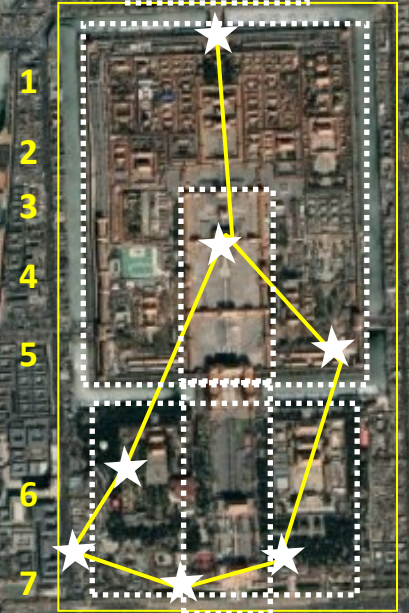

BEIJING PLEIADES PALACE STAR MAP

FORBIDDEN CITY ANTHROPOMORPHIC PATTERN

MARTIAN MOTIF
Cydonia, Mars
40°44'33.60N 09°27'40.29W

PYRAMID CITY
FORBIDDEN CITY

7 MAIN SECTIONS

9909 ft

3.22 km

THE PLEIADES

7 Daughters of Atlas

Performing Arts

Tiananmen Square

National Theatre

Mao Mausoleum

National Museum

Google Earth

© Composition and Some Graphics by
LUIS B. VEGA
vegapost@hotmail.com
www.PostScripts.org
FOR ILLUSTRATION PURPOSES ONLY