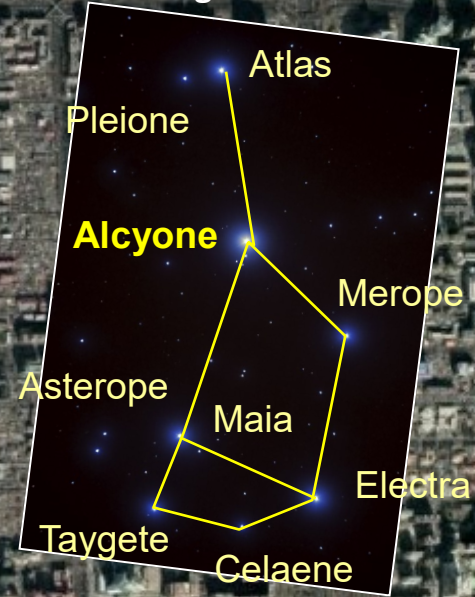

BEIJING PLEIADES PALACE STAR MAP

FORBIDDEN CITY ANTHROPOMORPHIC PATTERN

MARTIAN MOTIF
Cydonia, Mars
40°44'33.60N 09°27'40.29W

PYRAMID CITY
FORBIDDEN CITY

7 MAIN SECTIONS

9909 ft

3.22 km

THE PLEIADES

7 Daughters of Atlas

Performing Arts

Tiananmen Square

National Theatre

Mao Mausoleum

National Museum

Google Earth

© Composition and Some Graphics by
LUIS B. VEGA
vegapost@hotmail.com
www.PostScripts.org
FOR ILLUSTRATION PURPOSES ONLY