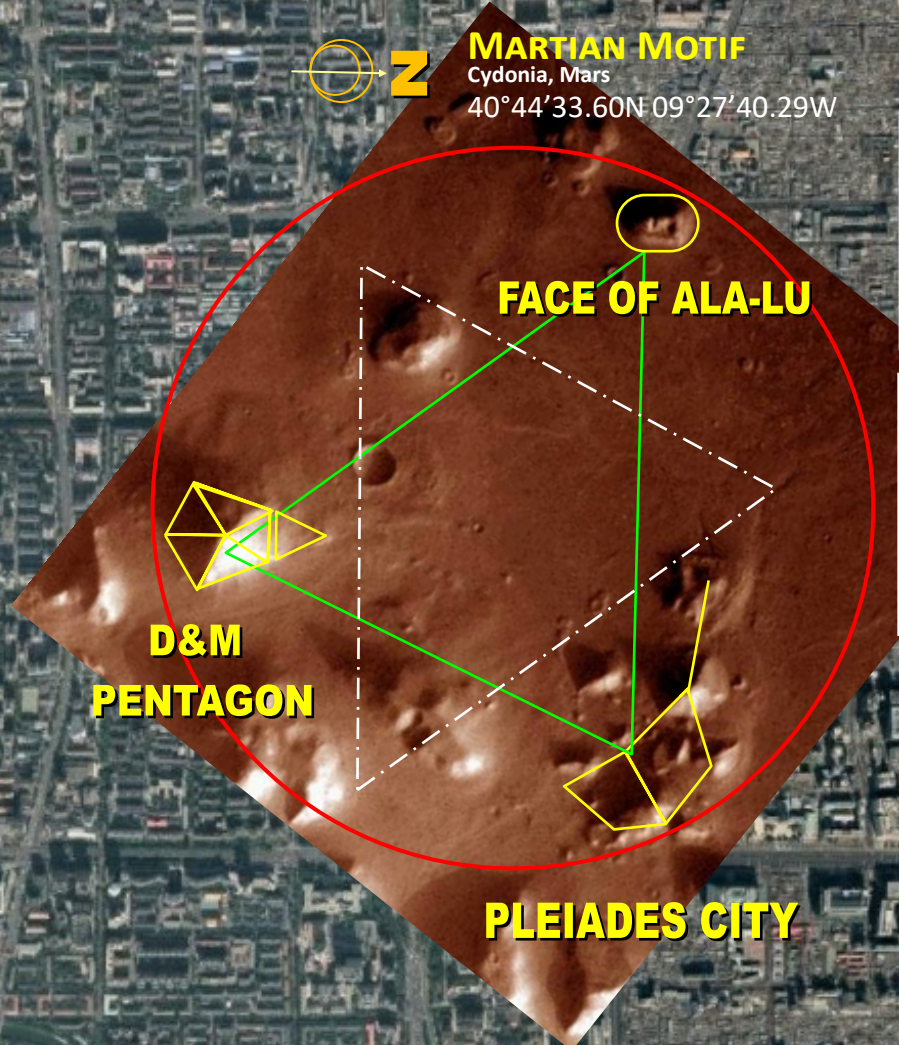

BEIJING PLEIADES PALACE STAR MAP

FORBIDDEN CITY ANTHROPOMORPHIC PATTERN

MARTIAN MOTIF
Cydonia, Mars
40°44'33.60N 09°27'40.29W

PYRAMID CITY
FORBIDDEN CITY

7 MAIN SECTIONS

9909 ft

3.22 km

THE PLEIADES

7 Daughters of Atlas

Performing Arts

Tiananmen Square

National Theatre

Mao Mausoleum

National Museum

Google Earth

© Composition and Some Graphics by
LUIS B. VEGA
vegapost@hotmail.com
www.PostScripts.org
FOR ILLUSTRATION PURPOSES ONLY