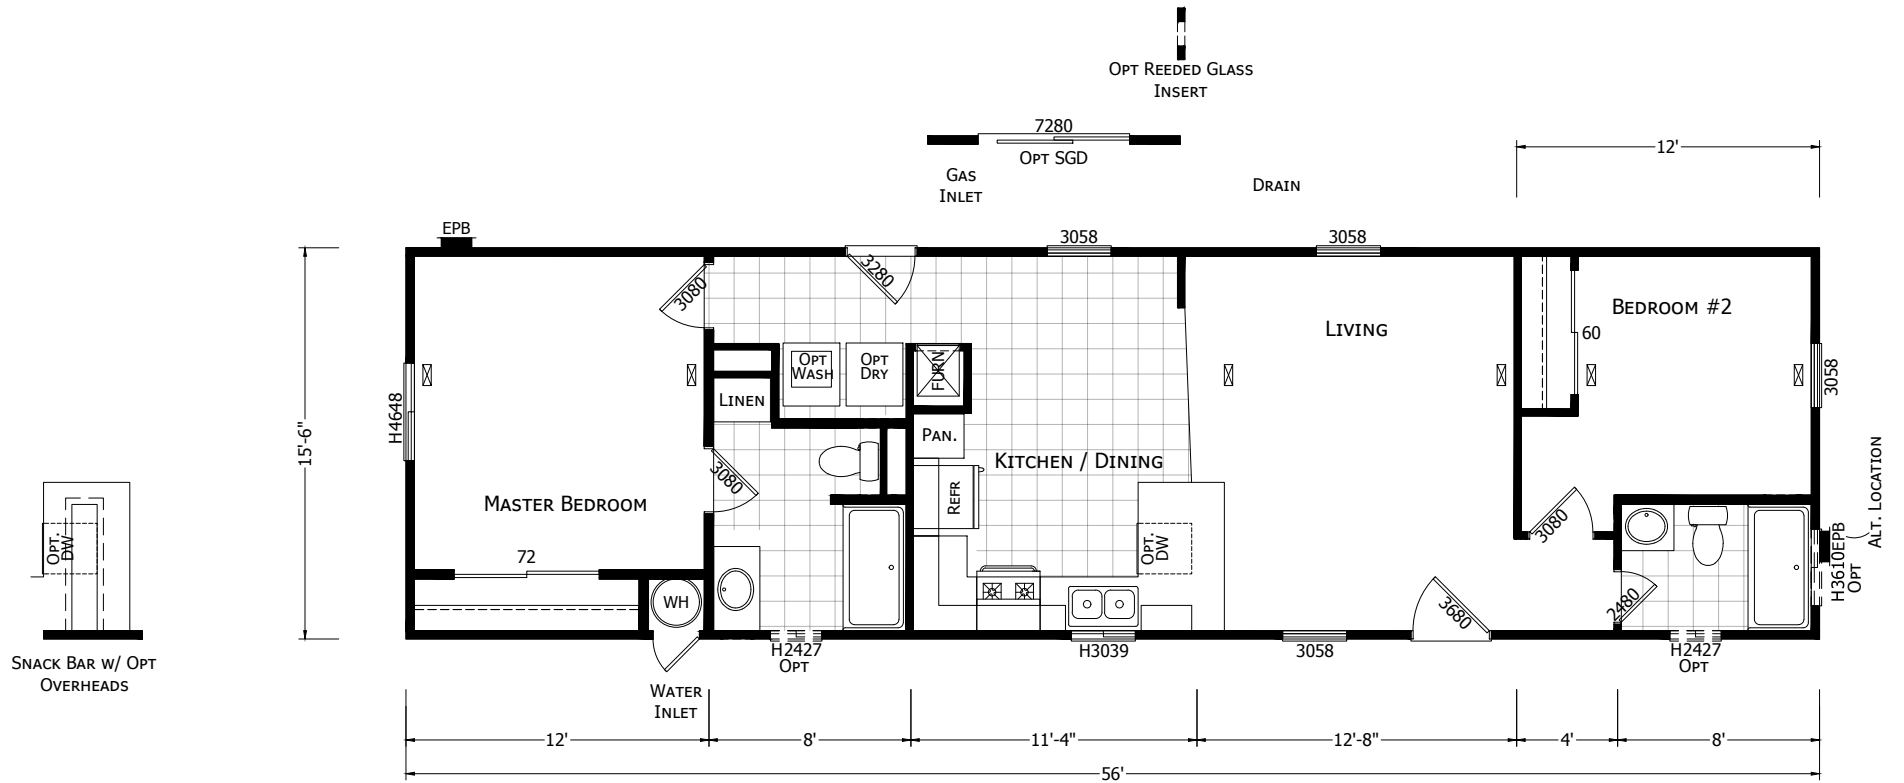

DIMENSIONS MAY CHANGE  
PER CONSTRUCTION PRINTS.

SHIP AS 16-WIDE.

(868 SQ. FT. TOTAL)

LEFT

REAR

FRONT

RIGHT

ALL DIMENSIONS ARE APPROXIMATE AND MAY NOT REFLECT THE TRUE WIDTH AND HEIGHT OF EACH UNIT. DIMENSIONS DO NOT INCLUDE SIDING, TRIM, EAVES, ROOF DRIP RAIL, HOSE BIBBS, FLUES, ETC.

UNIT DIMENSIONS ARE NOT TO BE USED AS SHIPPING DIMENSIONS.