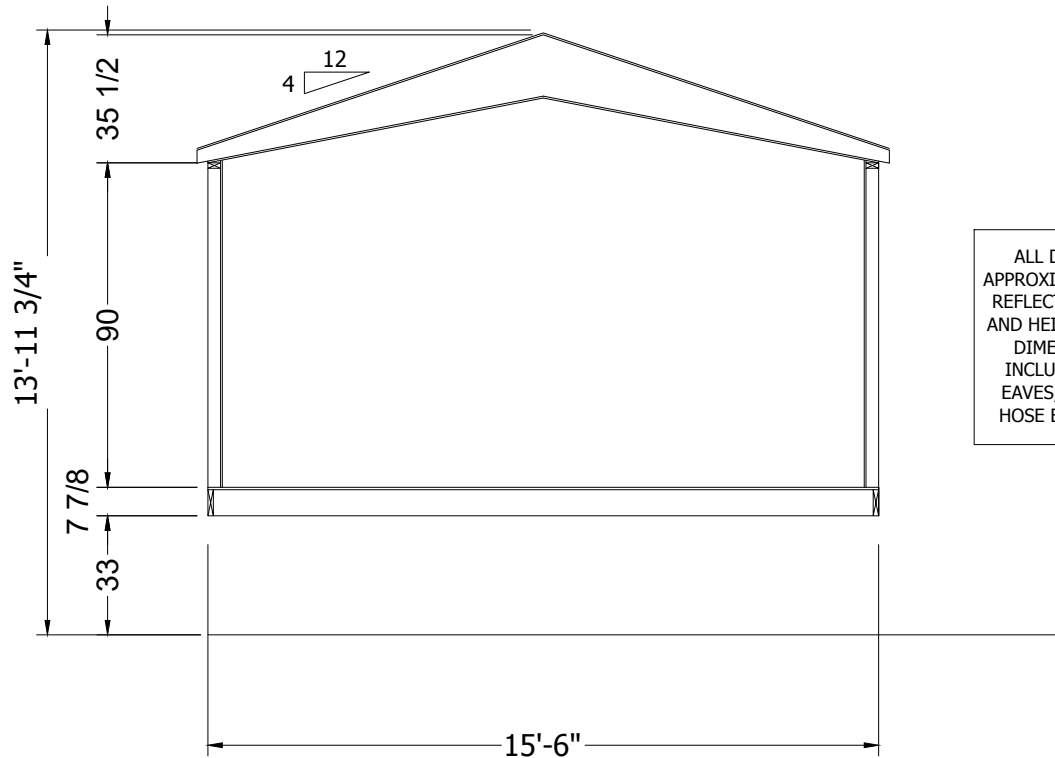

DIMENSIONS MAY CHANGE  
PER CONSTRUCTION PRINTS.

SHIP AS 16-WIDE.

(868 SQ. FT. TOTAL)

LEFT

REAR

FRONT

RIGHT

ALL DIMENSIONS ARE APPROXIMATE AND MAY NOT REFLECT THE TRUE WIDTH AND HEIGHT OF EACH UNIT. DIMENSIONS DO NOT INCLUDE SIDING, TRIM, EAVES, ROOF DRIP RAIL, HOSE BIBBS, FLUES, ETC.

UNIT DIMENSIONS ARE NOT TO BE USED AS SHIPPING DIMENSIONS.