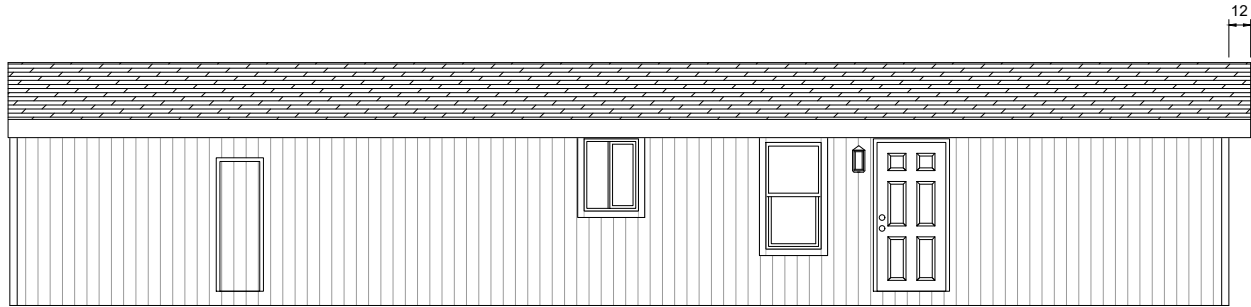

DIMENSIONS MAY CHANGE  
PER CONSTRUCTION PRINTS.

SHIP AS 16-WIDE.

(868 SQ. FT. TOTAL)

LEFT

REAR

FRONT

RIGHT

ALL DIMENSIONS ARE APPROXIMATE AND MAY NOT REFLECT THE TRUE WIDTH AND HEIGHT OF EACH UNIT. DIMENSIONS DO NOT INCLUDE SIDING, TRIM, EAVES, ROOF DRIP RAIL, HOSE BIBBS, FLUES, ETC.

UNIT DIMENSIONS ARE NOT TO BE USED AS SHIPPING DIMENSIONS.