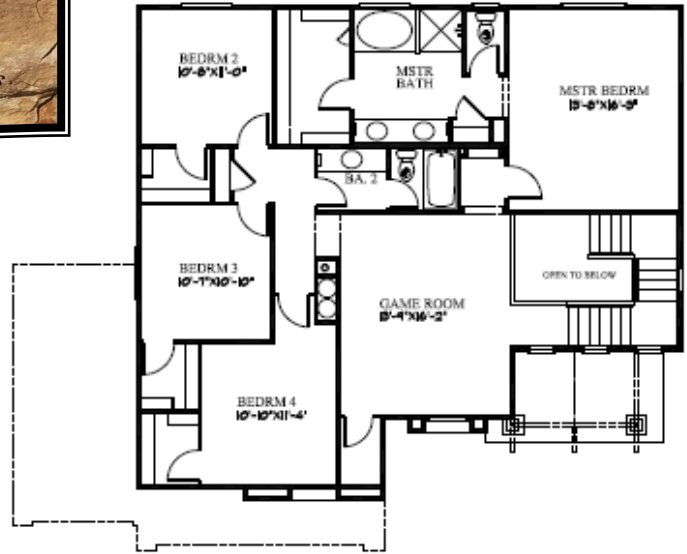

Riverwood

2400 Sq. Ft.

Elevation "A"

Available Options

- Large Storage Room
- Vaulted Ceilings
- Gourmet Kitchen
- Garage Extensions
- Den ILO Bedroom 3
- Custom Options Available