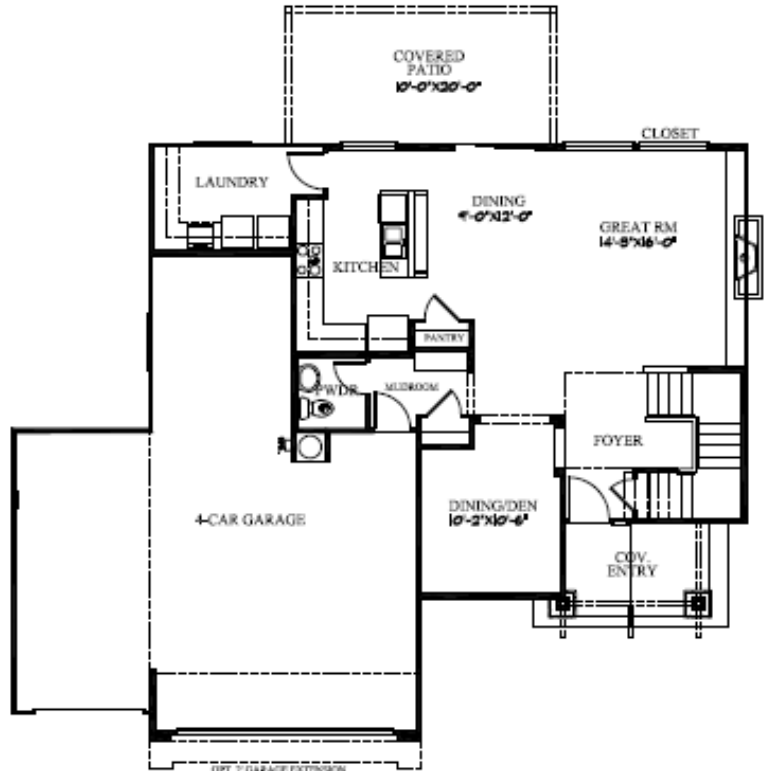

Riverwood

2400 Sq. Ft.

Elevation "A"

Available Options

- Large Storage Room
- Vaulted Ceilings
- Gourmet Kitchen
- Garage Extensions
- Den ILO Bedroom 3
- Custom Options Available