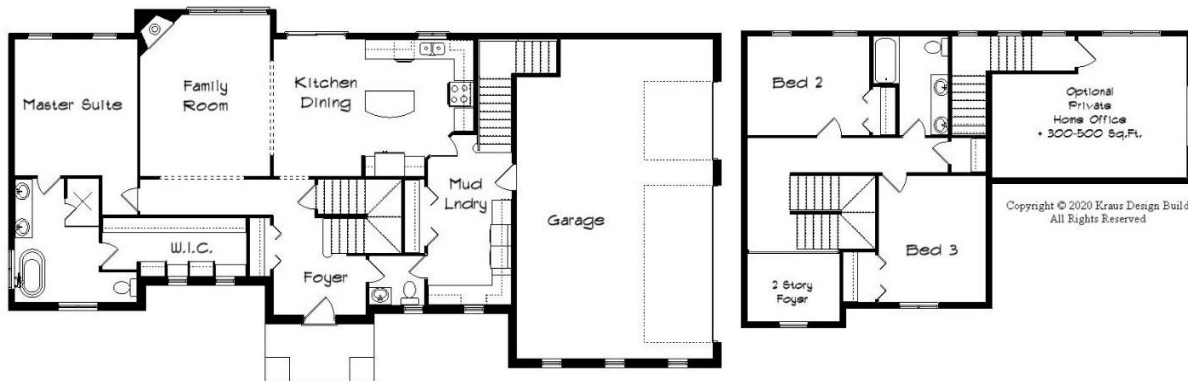

## Affordable Value Lifestyle Design Series

**The North Peak**  
**2045 Sq.Ft.**

Copyright © 2020 Kraus Design Build  
All Rights Reserved

The **Kraus** Company, LLC  
DESIGN BUILD

248-972-5549