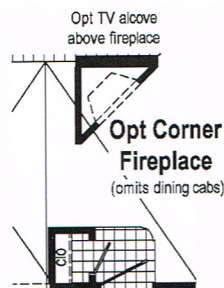

DANBURY

Model HRI30-A

Some features shown maybe optional or added on-site by other

28x60 Approx 1647 sq ft

Opt. 27'-4" dormer w/ bump-out

Curb Side Exterior Options

Opt. 10' window projection w/ dormer