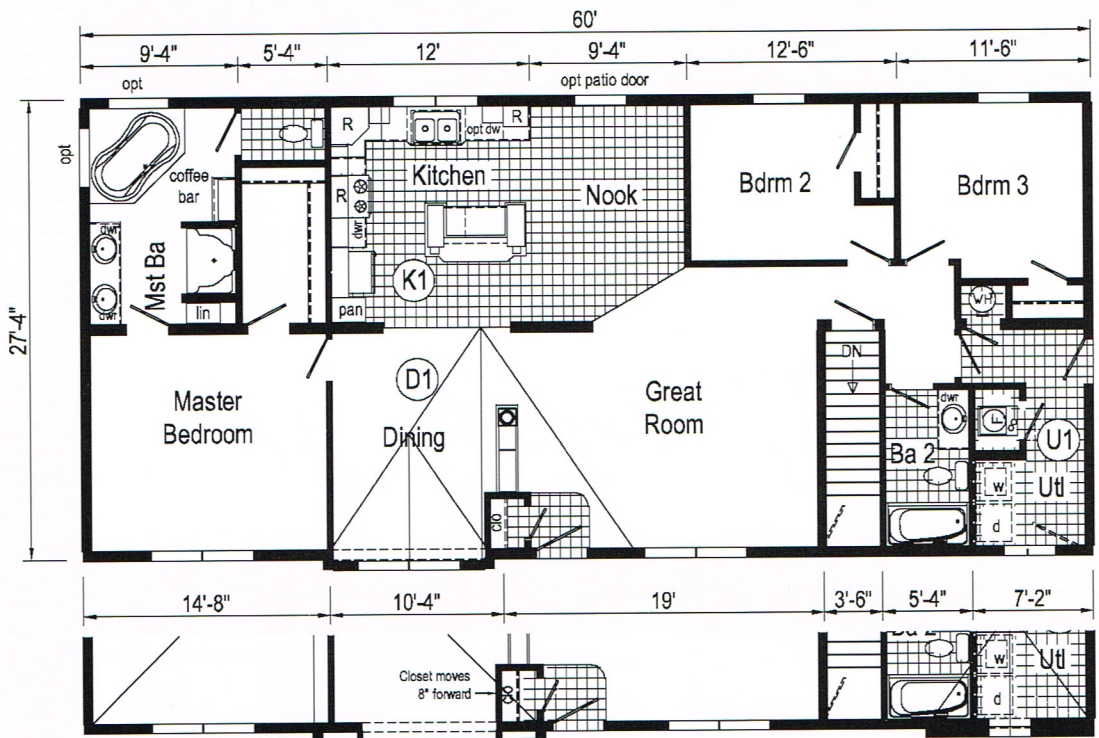

DANBURY

Model HRI30-A

Some features shown maybe optional or added on-site by other

28x60 Approx 1647 sq ft

Opt. 27'-4" dormer w/ bump-out

Curb Side Exterior Options

Opt. 10' window projection w/ dormer