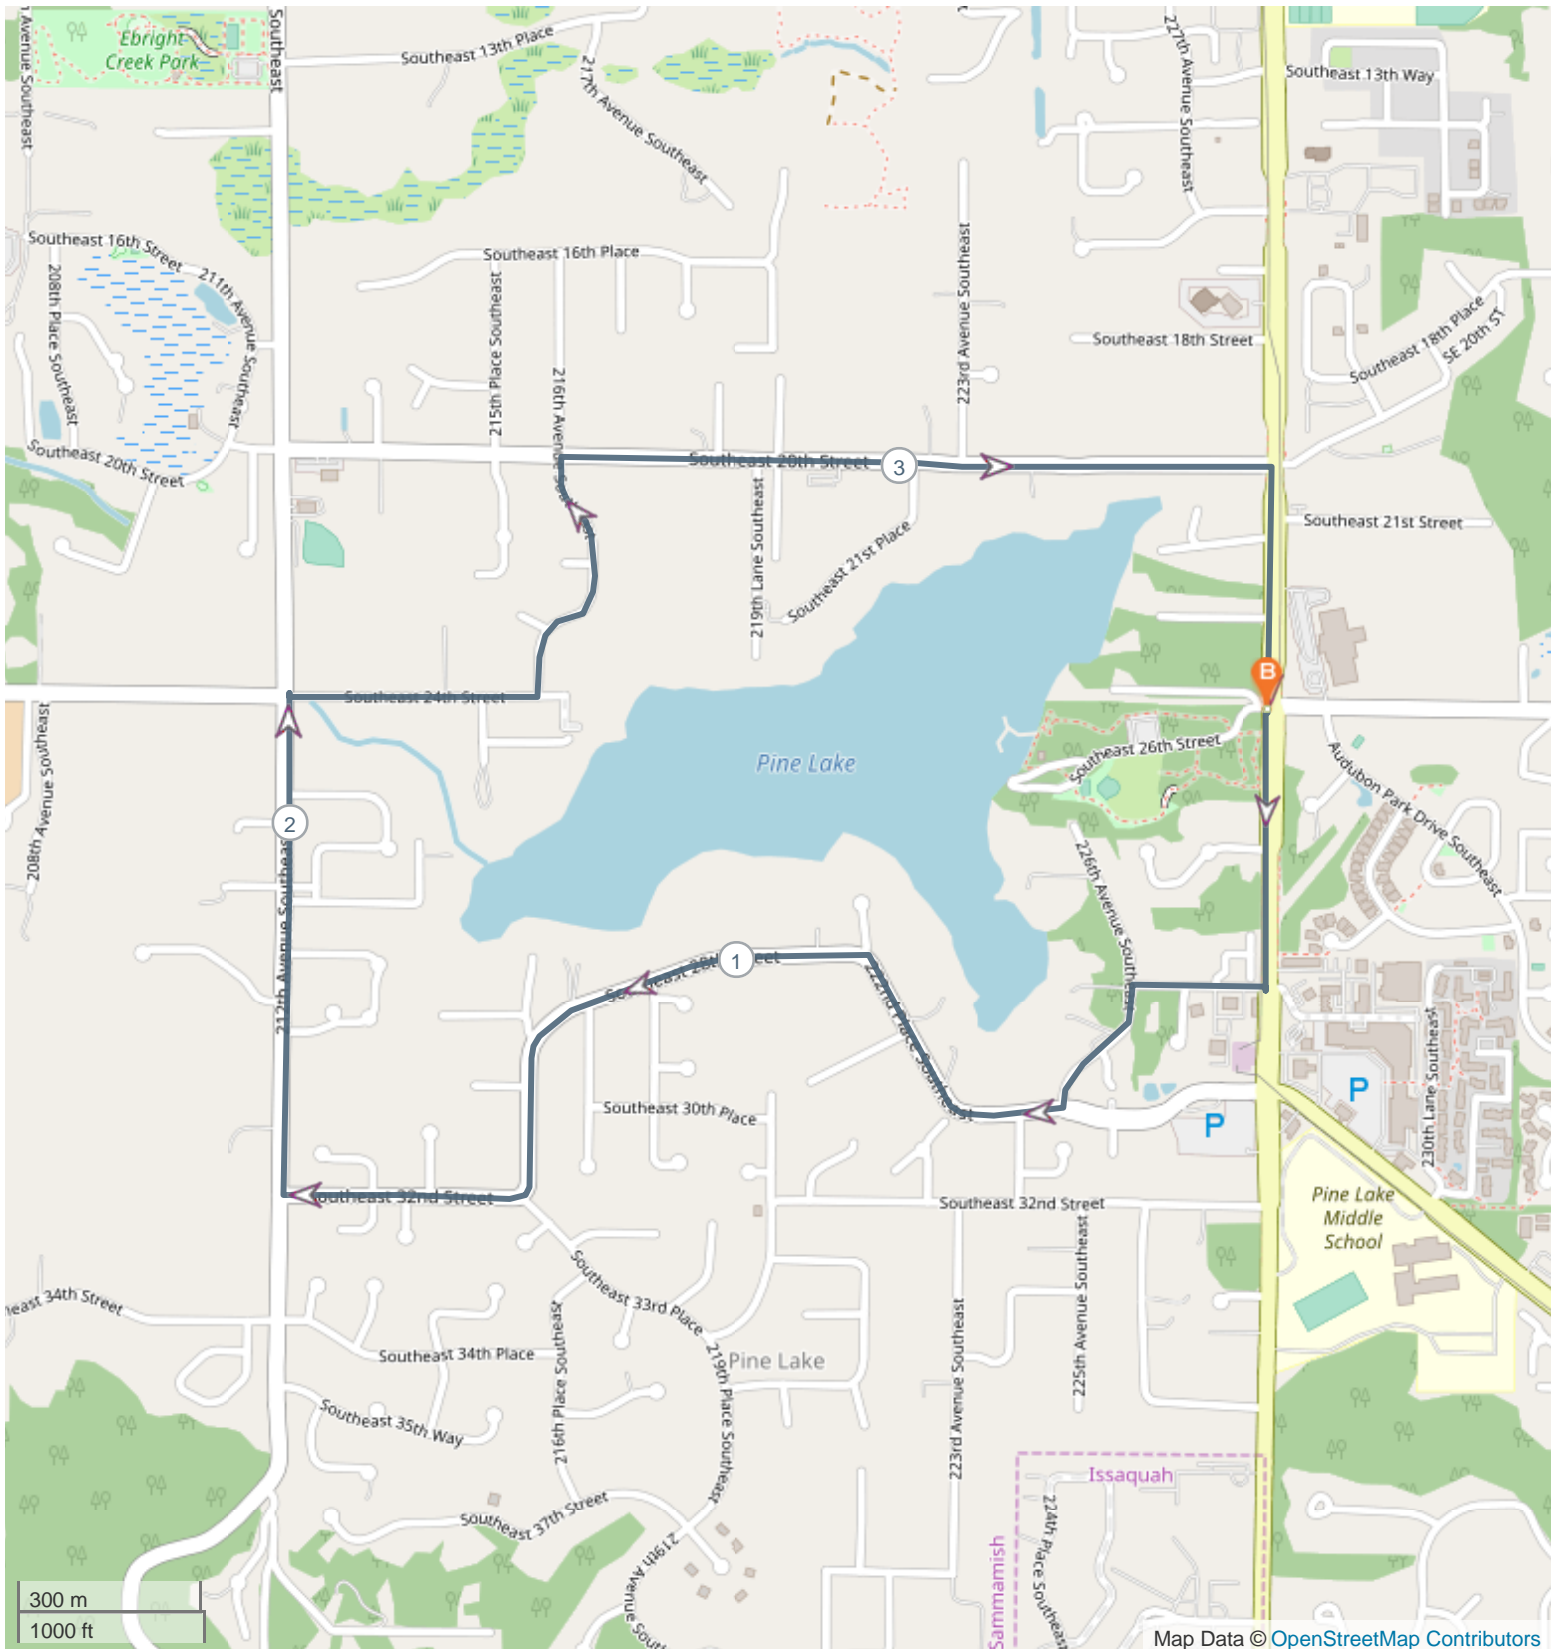

Issaquah Turkey Trot - Pine Lake Course

Pine Lake Turkey Trot Course

There will be no road closures, detours, or flaggers monitoring course. Participants are expected to stay on sidewalks and follow all pedestrian laws.

Start/Finish SE 24th Street & 228th Avenue SE - Pine Lake Park & Discovery Elementary

South on 228th Avenue SE to SE 29th Street, turn right

SE 29th Street to 226th Avenue SE, becomes 224th Place SE, to SE 30 Street, turn right

SE 30th Street becomes 22nd Place SE to SE 28th Street, turn left

SE 28th Street becomes 216th Avenue SE to 32nd Street, turn right

SE 32nd Street to 212th Avenue SE, turn right

212th Avenue SE to SE 24th Street, turn right

SE 24th Street to 216th Avenue SE, turn left

216th Avenue SE to SE 20th Street, turn right

SE 20th Street to 228th Avenue SE, turn right

228th Avenue SE to **Start/Finish**