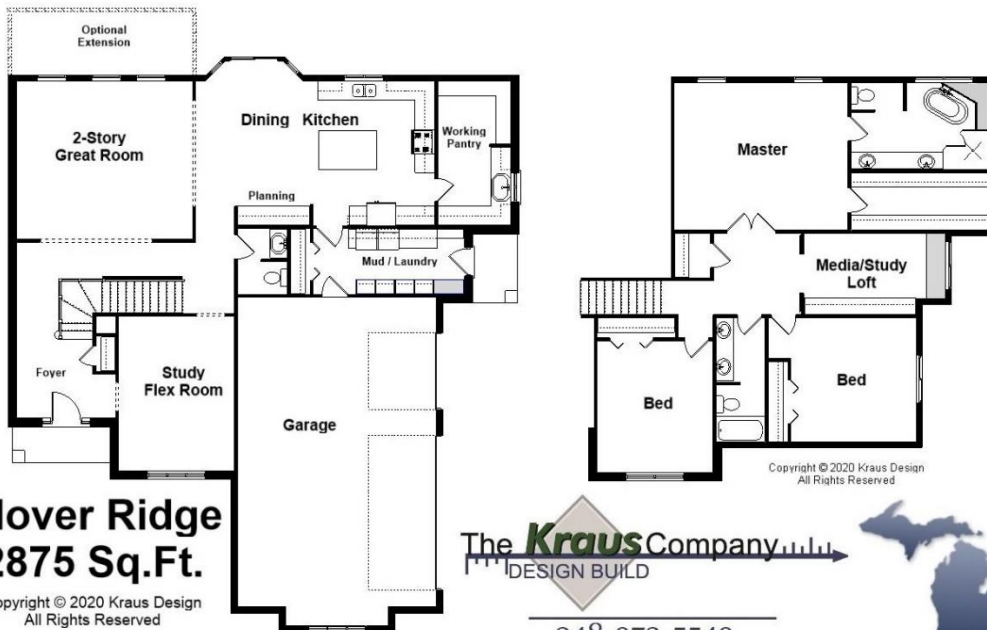

Your Land Your Style Your Home Your Way  
Design + Build = Your Best Value

[www.krausbuild.com](http://www.krausbuild.com)

**Clover Ridge**  
**2875 Sq.Ft.**

Copyright © 2020 Kraus Design  
All Rights Reserved

Setting the New Standard

Your Land Your Style Your Home Your Way  
Design + Build = Your Best Value

Setting the New Standard