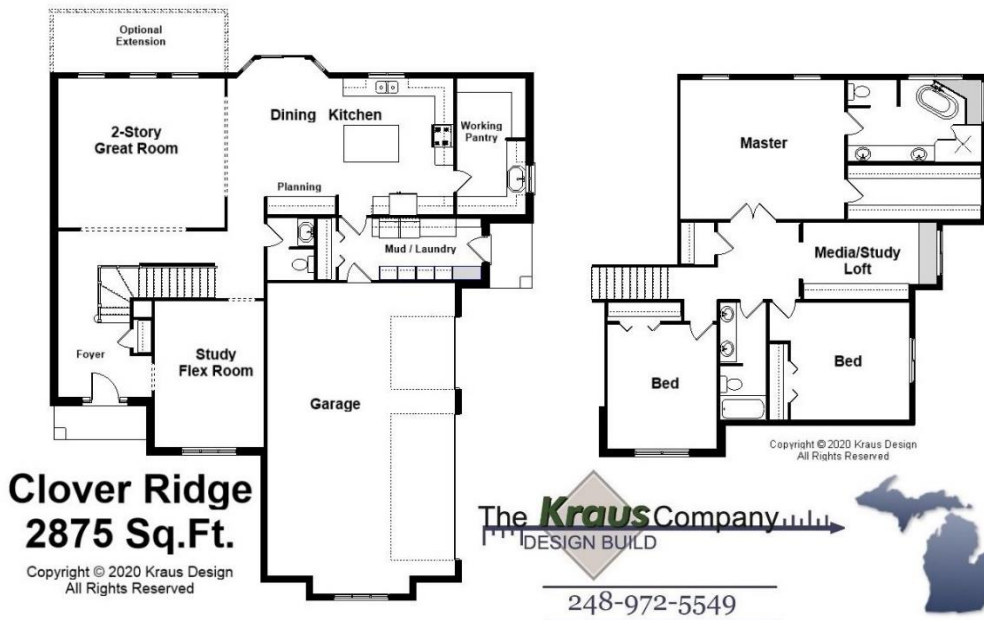

Your Land Your Style Your Home Your Way  
Design + Build = Your Best Value

[www.krausbuild.com](http://www.krausbuild.com)

**Clover Ridge**  
**2875 Sq.Ft.**

Copyright © 2020 Kraus Design  
All Rights Reserved

Setting the New Standard

Your Land Your Style Your Home Your Way  
Design + Build = Your Best Value

Setting the New Standard