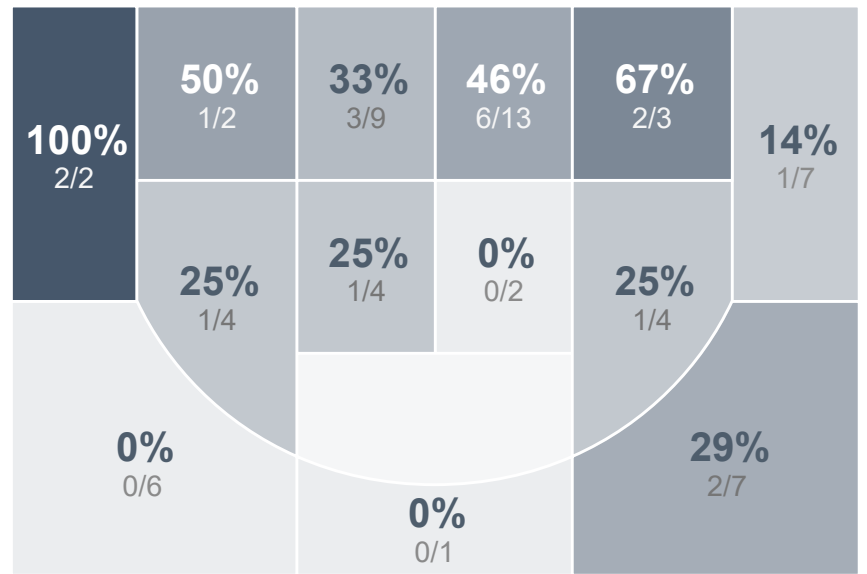

Girls Varsity Basketball