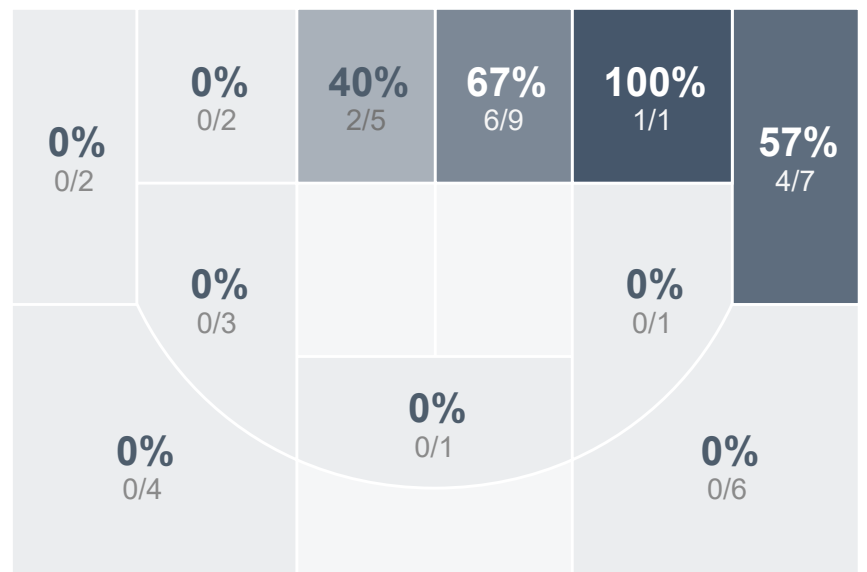

Dickinson High School