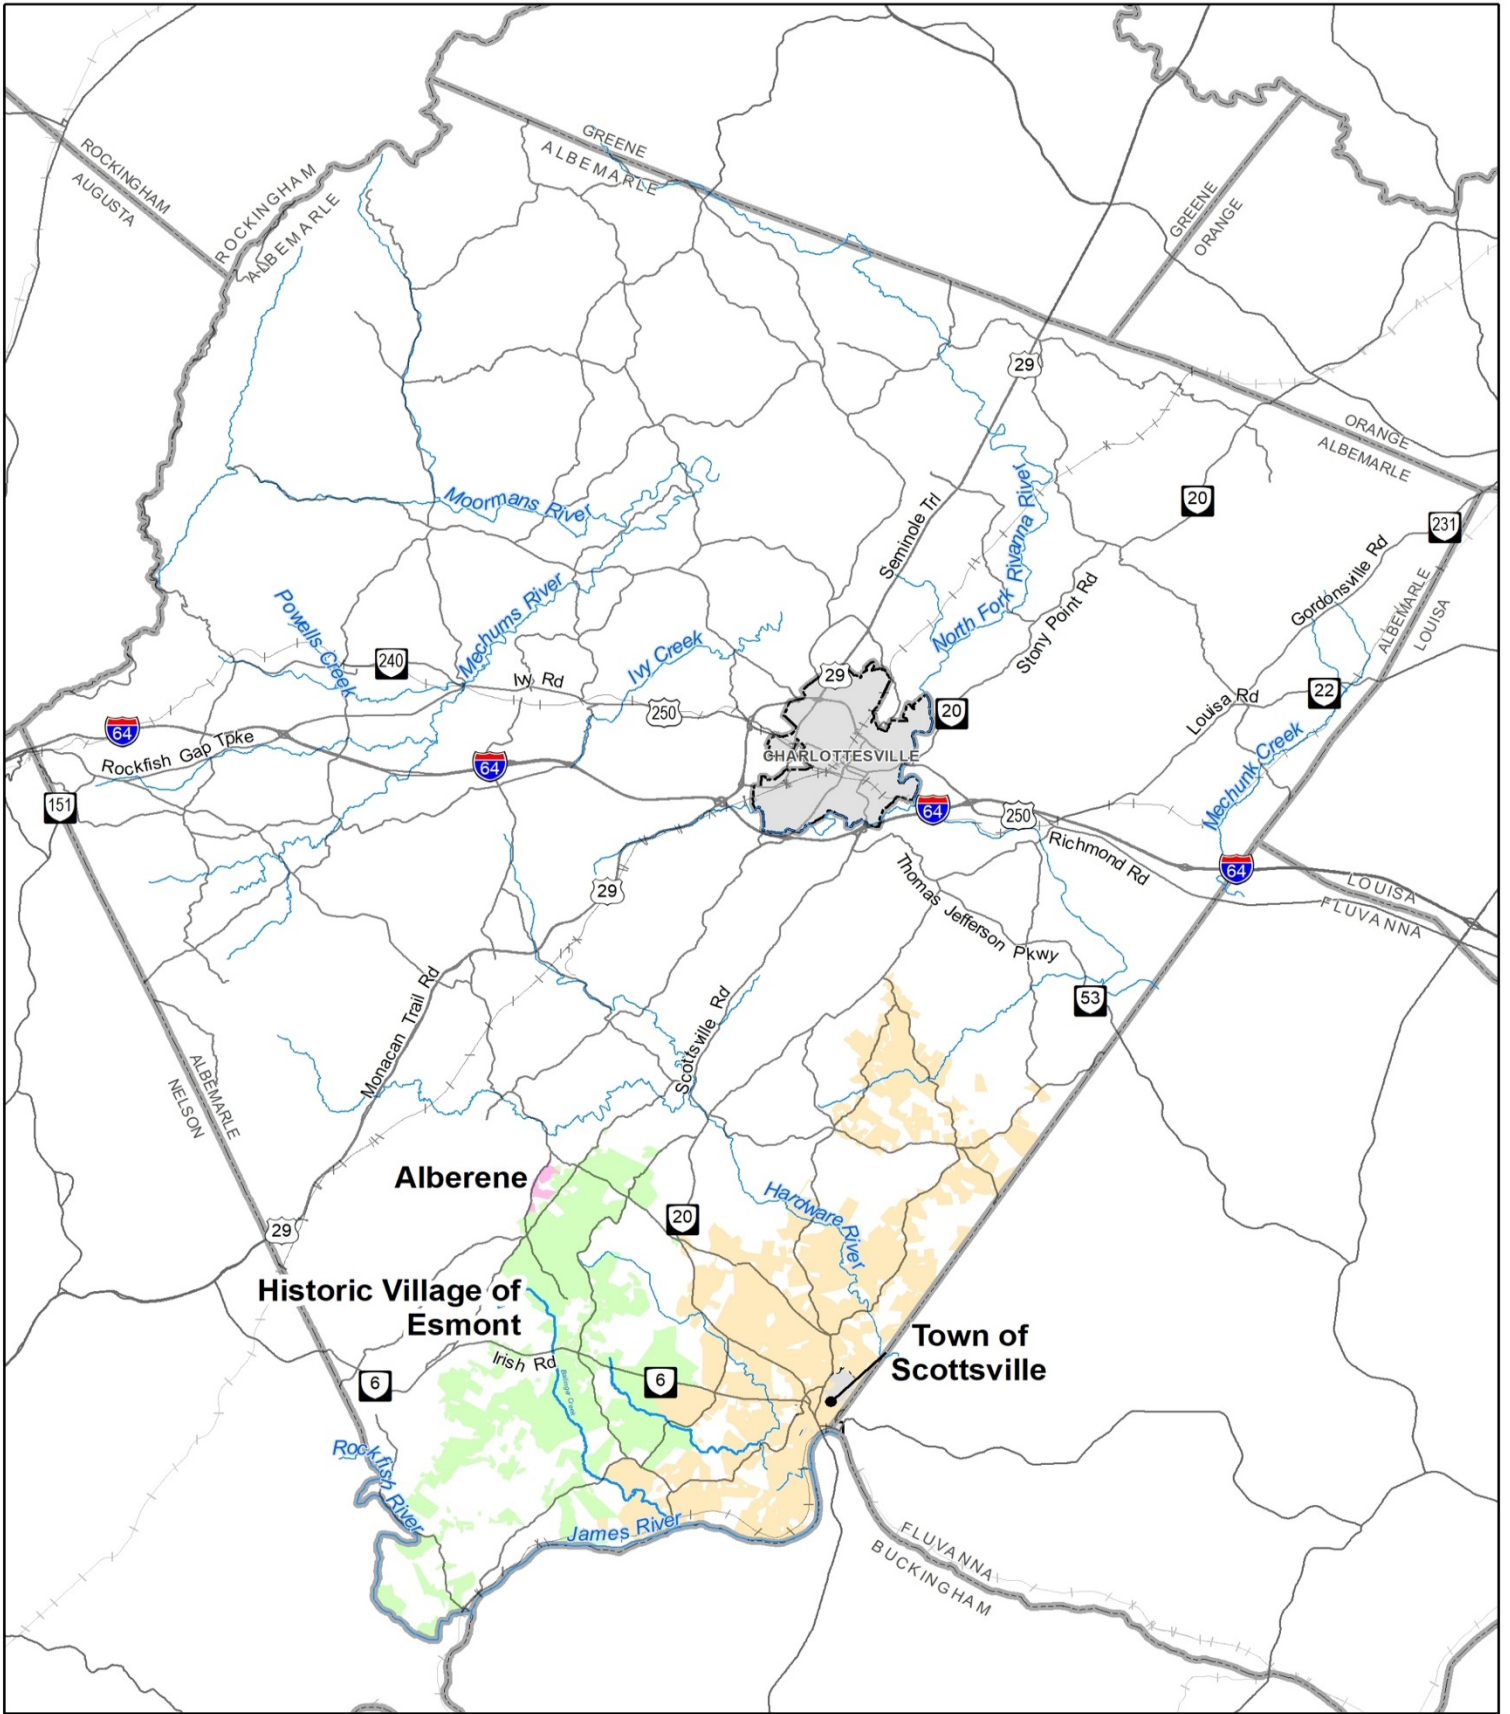

HISTORIC VILLAGE OF ESMONT, VA

Prepared by: Brian Becker
 Department of Community Development, Albemarle County
 Note: The map elements depicted are graphic representations
 are not to be construed or used as a legal description.
 This map is for display purposes only.

Map last edited: 6/17/2019

- Major Roads
- Railroads
- Major Water Bodies
- Major Streams
- Esmont Properties
- Scottsville Properties
- Alberene Properties