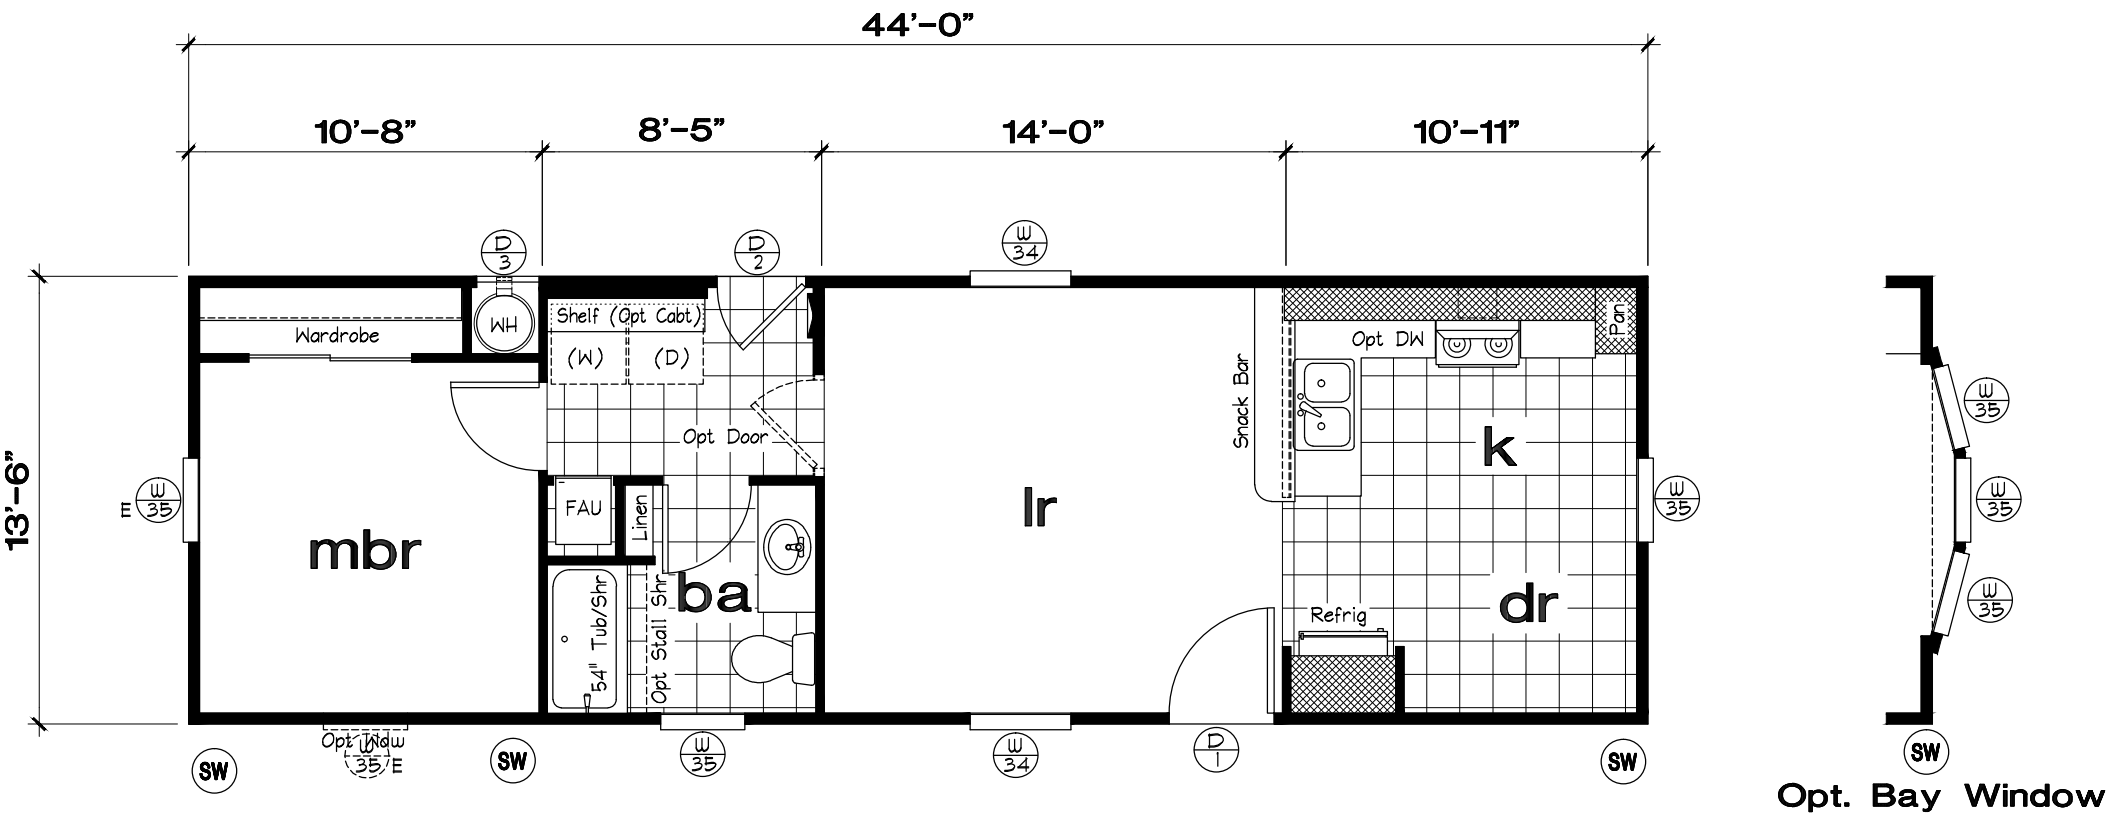

Opt. TV / Dresser

Golden Pacific - GP441M

1 Bedroom, 1 Bath - 594 Sq. Ft.