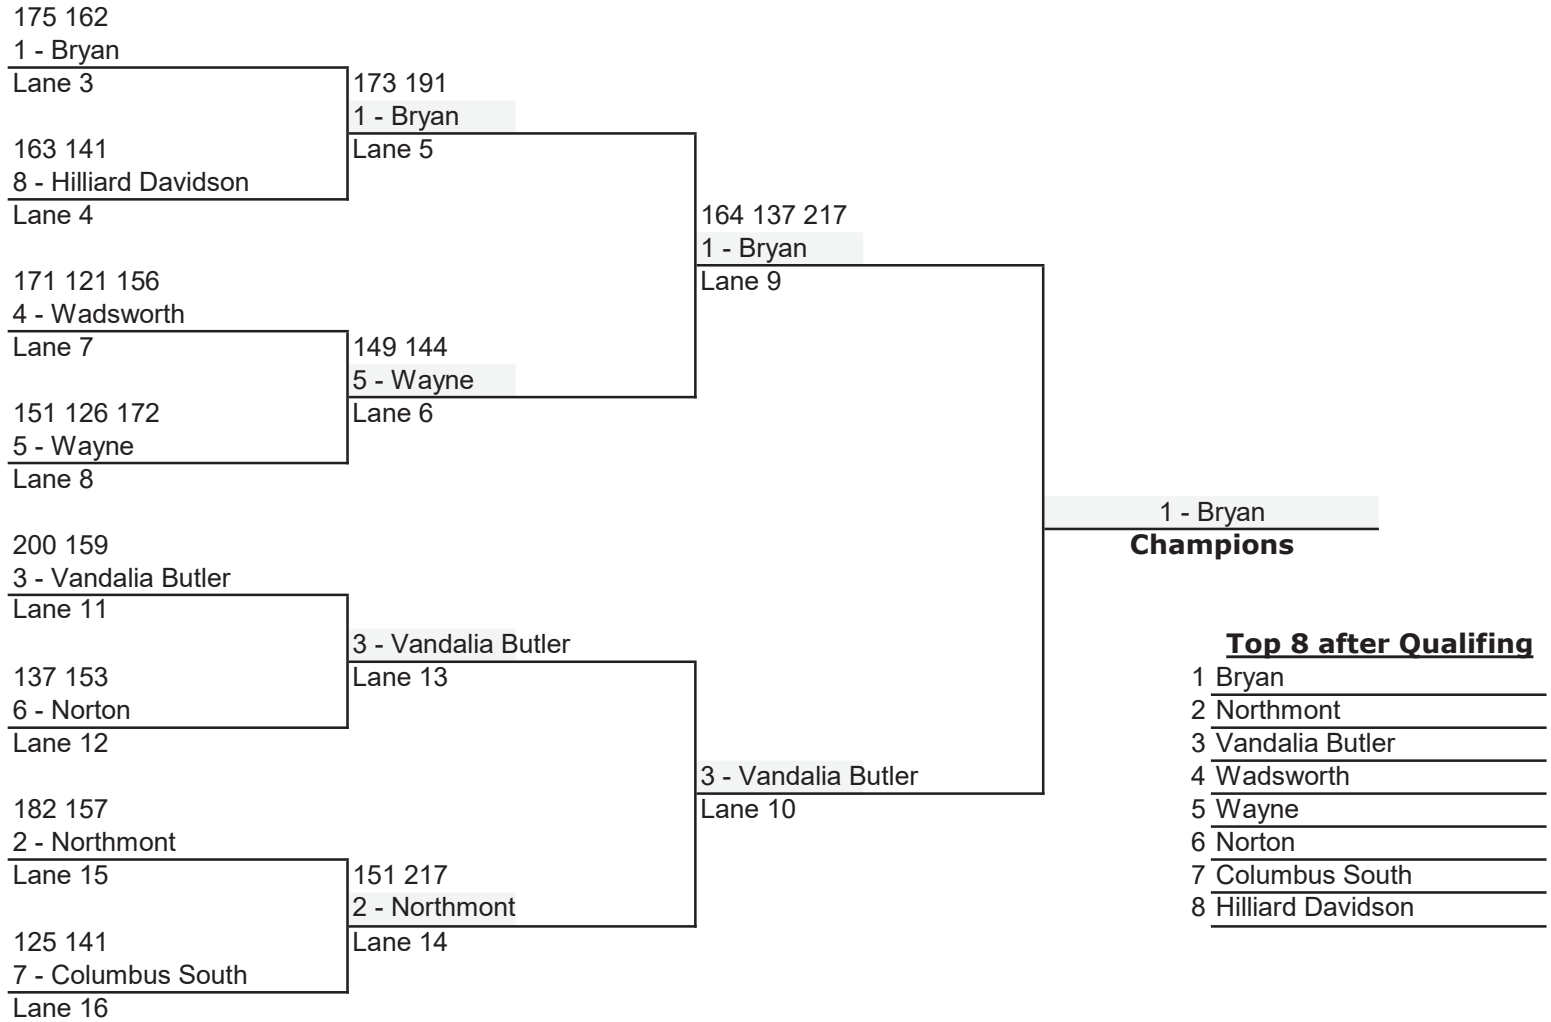

Top 8 GIRLS Bracketed Finals 2025

Gahanna Lincoln Lions Baker Challenge

175 162
1 - Bryan

Lane 3
163 141
8 - Hilliard Davidson

Lane 4
171 121 156
4 - Wadsworth
Lane 7
151 126 172
5 - Wayne
Lane 8

Lane 11
200 159
3 - Vandalia Butler
Lane 12
137 153
6 - Norton

Lane 15
182 157
2 - Northmont
Lane 16
125 141
7 - Columbus South

173 191
1 - Bryan
Lane 5
149 144
5 - Wayne
Lane 6

3 - Vandalia Butler
Lane 13
151 217
2 - Northmont
Lane 14

164 137 217
1 - Bryan
Lane 9
3 - Vandalia Butler
Lane 10

1 - Bryan
Champions

- Top 8 after Qualifying**
- 1 Bryan
 - 2 Northmont
 - 3 Vandalia Butler
 - 4 Wadsworth
 - 5 Wayne
 - 6 Norton
 - 7 Columbus South
 - 8 Hilliard Davidson

2025 Gahanna Lincoln Lions Baker Challenge GIRLS
Saturday, January 25, 2025