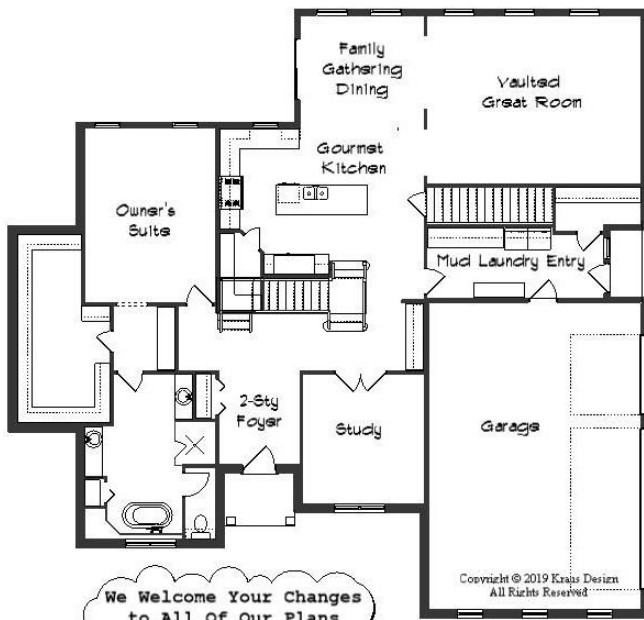

# Your Land Your Style Your Home Your Way Design + Build = Your Best Value

The **Kraus** Company  
DESIGN BUILD

248-972-5549

The Holcomb Ferry  
3250 Sq.Ft.

Setting the New Standard Since 1987