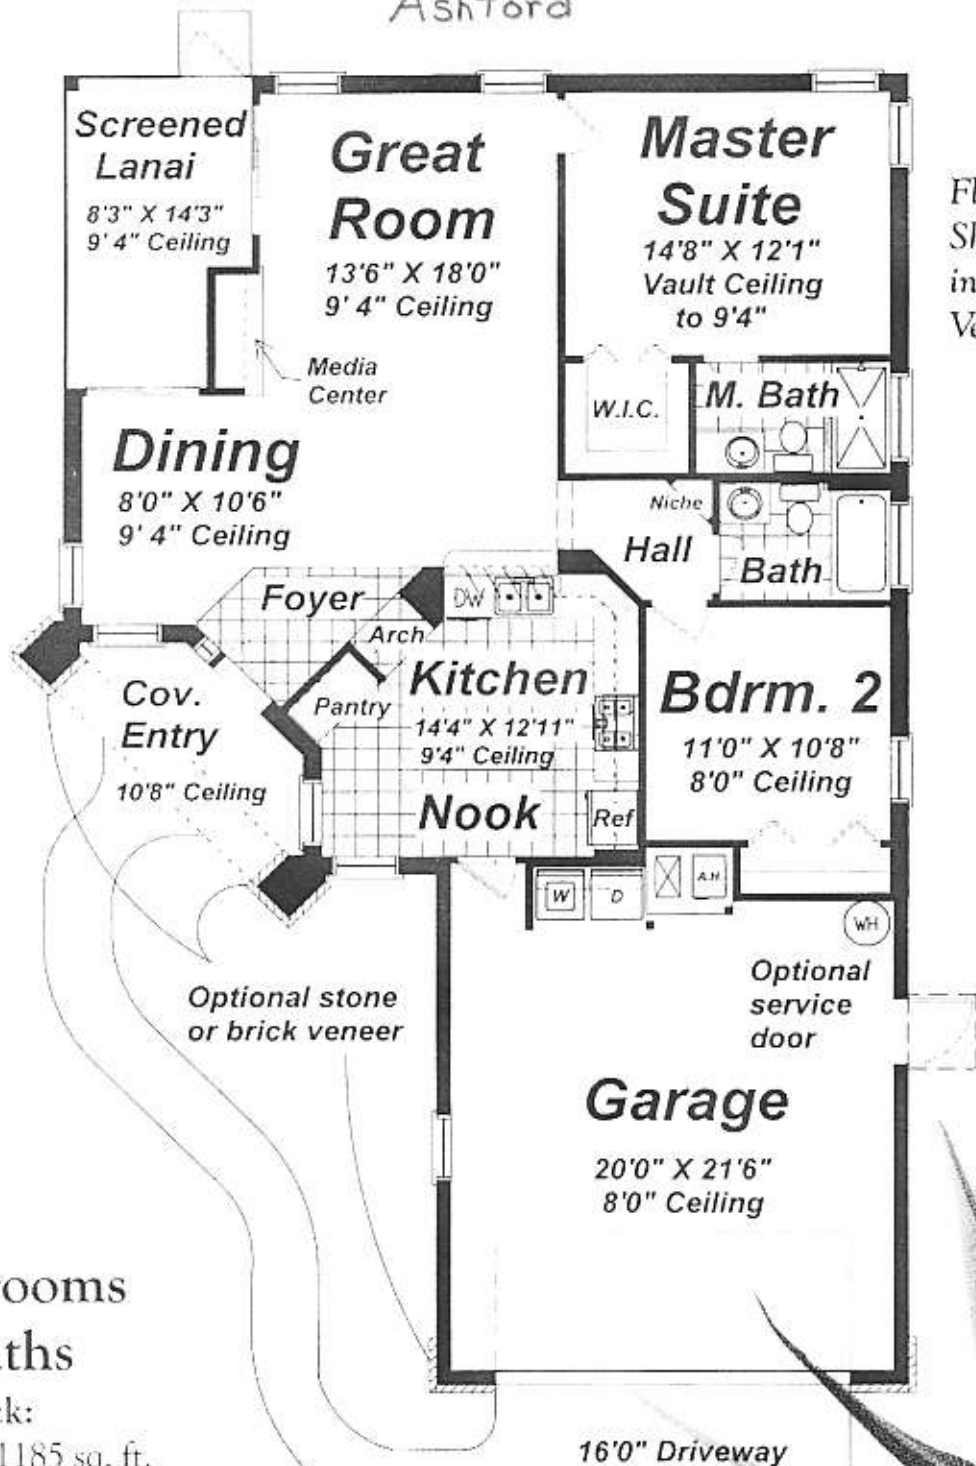

# STANDARD FLOORPLAN

Ashford

Floorplan  
Shown  
in Block  
Version

2 Bedrooms  
2 Baths

Block:

Living Area 1185 sq. ft.

Total Area 1868 sq. ft.

(Frame elevation not available  
in all communities.)