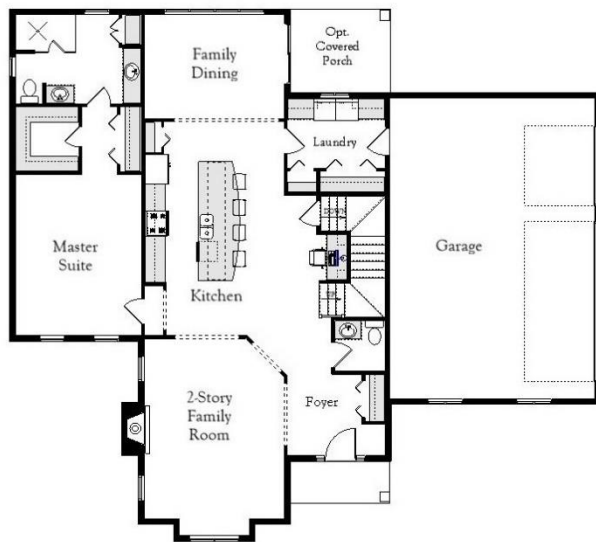

Your Land Your Style Your Home Your Way

Design + Build = Your Best Value

Value Engineered for Unique Affordability

The **Kraus** Company
DESIGN BUILD

Bluestone LS
2400 Sq.Ft.

Copyright © 2022 Kraus Design Build
All Rights Reserved