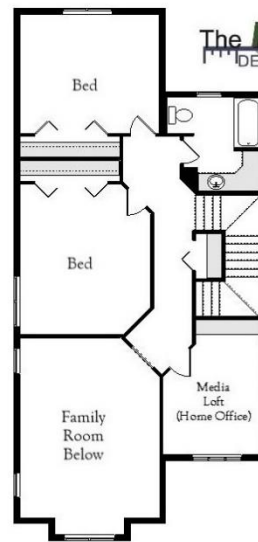

Your Land Your Style Your Home Your Way

Design + Build = Your Best Value

Value Engineered for Unique Affordability

The **Kraus** Company
DESIGN BUILD

Bluestone LS
2400 Sq.Ft.

Copyright © 2022 Kraus Design Build
All Rights Reserved