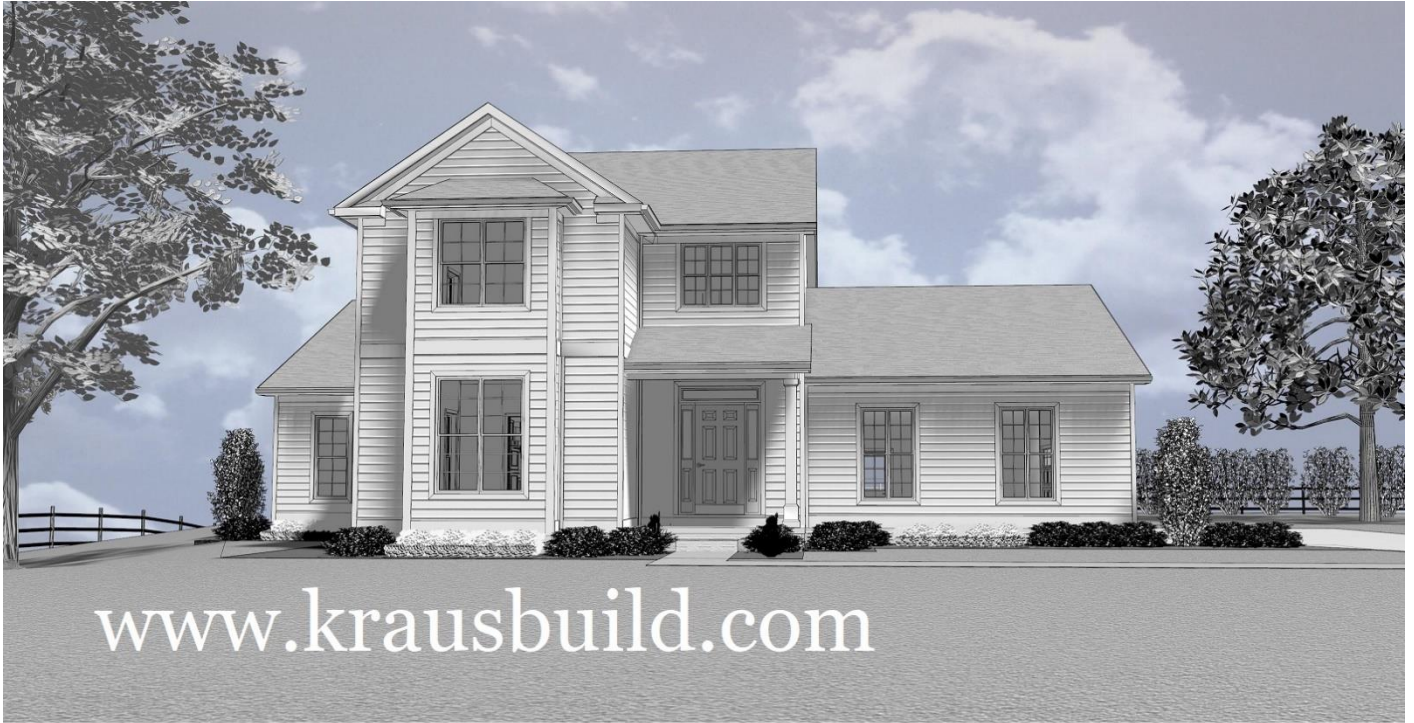

Your Land Your Style Your Home Your Way

Design + Build = Your Best Value

Value Engineered for Unique Affordability

The **Kraus** Company
DESIGN BUILD

Bluestone LS
2400 Sq.Ft.

Copyright © 2022 Kraus Design Build
All Rights Reserved

www.krausbuild.com

Setting the New Standard