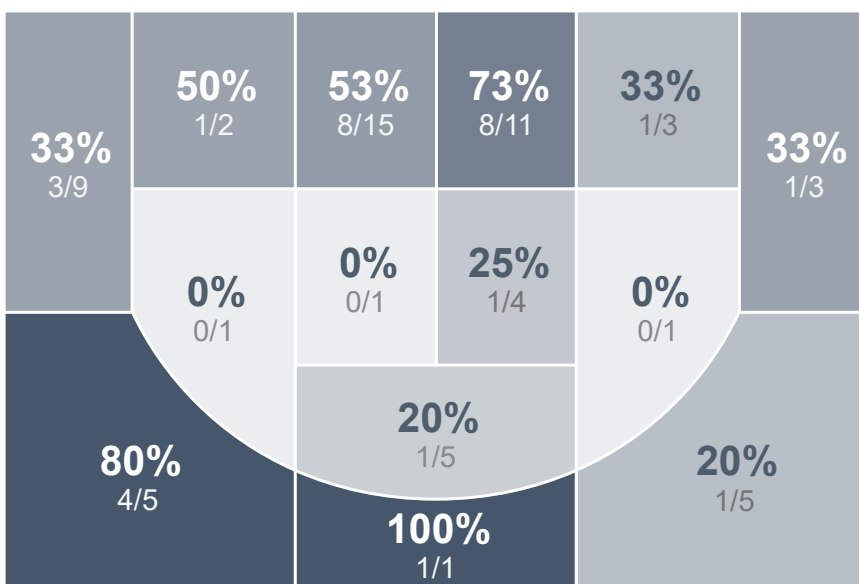

Boys' Varsity Basketball