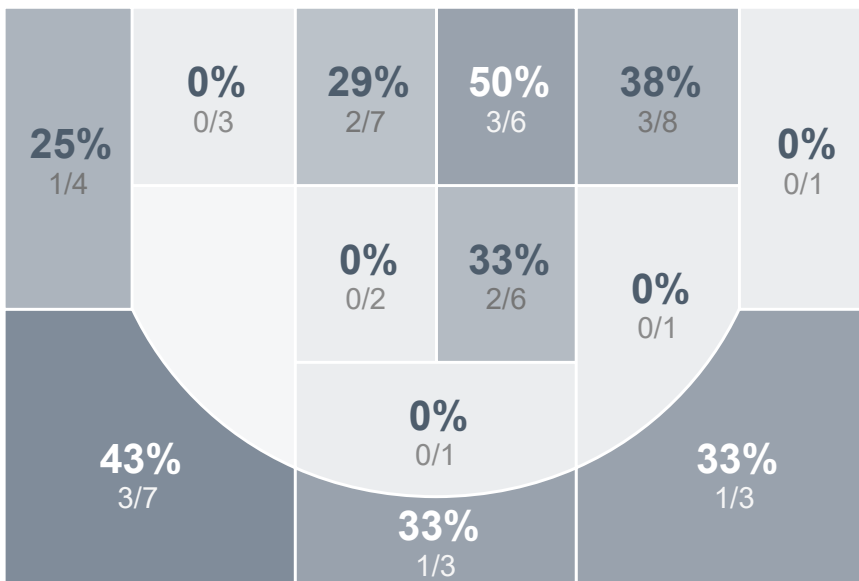

Watford City High School