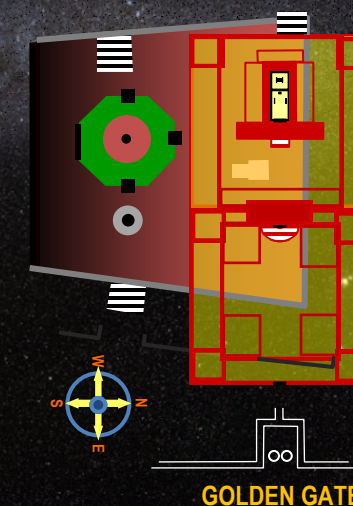

7 TEMPLES OF YHVH'S THRONE ON EARTH

CONCEPTUALIZATION BASED ON THE DOME OF THE TABLETS LOCATION AND THE TEMPLES OF YHVH

Spiritual Temple - Bride of Christ

ALTAR OF SACRIFICE

During the Days of Moses

ALTAR OF SACRIFICE

ALEF

The Teacher
Is Meek
a Leader
Is Adonai

MESSIAH BEN DAVID

AntiChrist 3rd Temple

3rd TEMPLE POSSIBLE LAYOUT

Anthropomorphic Temple Man

Gold KING (GLORIFICATION)

Silver PRIEST (REDEMPTION)

Bronze PROPHET (JUDGEMENT)

Babylon

Medo-Persia

Greece

4 DIVISIONS

Rome

WEST - EAST

Rome

MIXED

Christ - Temple

BOAZ

JACHIN

Daniel's Statue

CHRIST RETURN

10 Nation Confederation.

DOME OF TABLETS
Speculated center
of Holy of Holies