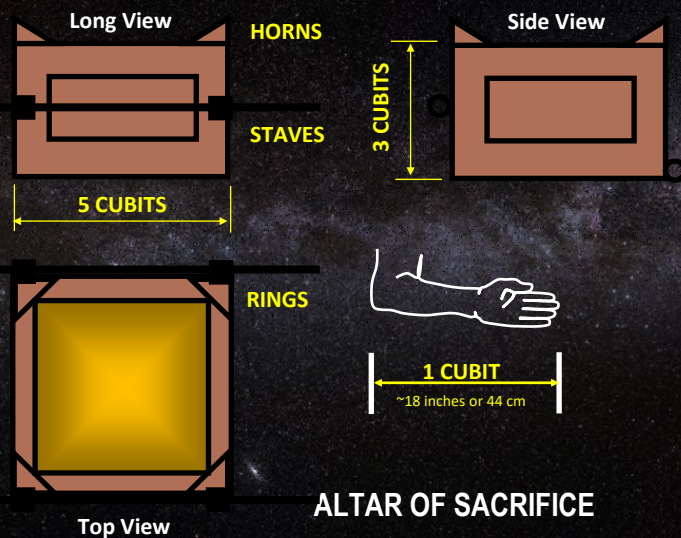

7 TEMPLES OF YHVH'S THRONE ON EARTH

CONCEPTUALIZATION BASED ON THE DOME OF THE TABLETS LOCATION AND THE TEMPLES OF YHVH

Spiritual Temple - Bride of Christ

ALTAR OF SACRIFICE

During the Days of Moses

ALTAR OF SACRIFICE

DEC 10, 2018

3RD TEMPLE?

3-4 Year-Old Red Heifer
2018 + 4 Year Window

2022?

MESSIAH BEN JOSEPH

TAV

The Mark
To Seal
A Covenant
On Cross

JEWISH STEWARDSHIP

Bronze PROPHET (JUDGEMENT)

Babylon

Medo-Persia

Greece

4 DIVISIONS

Rome

WEST - EAST

Rome

MIXED

Christ - Temple

BOAZ

JACHIN

Daniel's Statue

CHRIST RETURN

10 Nation Confederation.

DOME OF TABLETS
Speculated center
of Holy of Holies