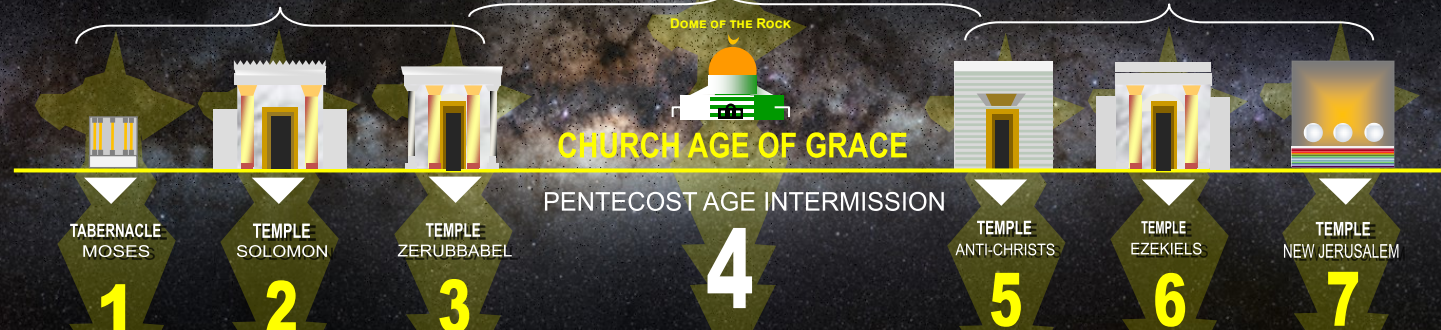

DEC 10, 2018

3RD TEMPLE?

3-4 Year-Old Red Heifer
2018 + 4 Year Window

2022?

MESSIAH BEN JOSEPH

TAV

The Mark
To Seal
A Covenant
On Cross

JEWISH STEWARDSHIP

ALEF

The Teacher
Is Meek
a Leader
Is Adonai

MESSIAH BEN DAVID

AntiChrist 3rd Temple

3rd TEMPLE POSSIBLE LAYOUT

Anthropomorphic Temple Man

Gold KING (GLORIFICATION)

Silver PRIEST (REDEMPTION)

Bronze PROPHET (JUDGEMENT)

Babylon

Medo-Persia

Greece

4 DIVISIONS

Rome

WEST - EAST

Rome

MIXED

Christ - Temple

BOAZ

JACHIN

Daniel's Statue

CHRIST RETURN

10 Nation Confederation.

DOME OF TABLETS
Speculated center
of Holy of Holies