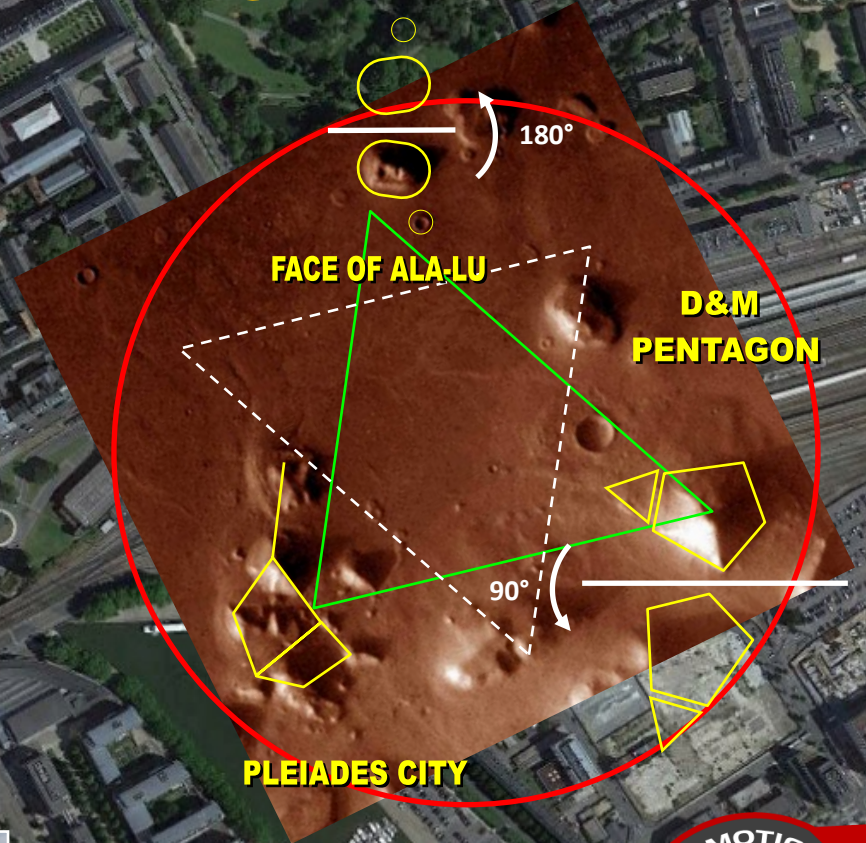

FRANCE

NANTES STAR MAP

CYDONIA MARS TRIANGULATION PATTERN

PLEIADES STAR CLUSTER

7 Daughters of Atlas

FACE OF ALA-LU

Cathédrale Saint-Pierre-et-Saint-Paul

MARTIAN PATTERN

40°44'33.60N 09°27'40.29W

CYDONIA, MARS

Basilique Saint-Nicolas

PLEIADES CITY

Place Royale

D&M PENTAGON

Château des ducs de Bretagne

33 N. Mile

72 km / 777 Yards

13 N. Mile

Google Earth

© Composition & Some Graphics by
LUIS B. VEGA
vegapost@hotmail.com
www.PostScripts.org
FOR ILLUSTRATION PURPOSES ONLY

Main Sources
Earth.Google.com
ESA.ist - G. Neukum
Mars.Google.com
Wikipedia.com