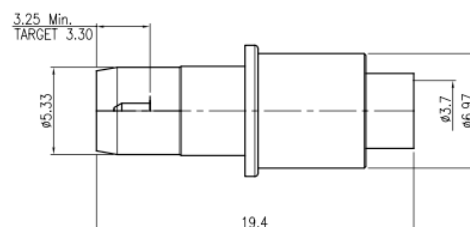

BMA CABLE CONNECTORS FOR D38999

Male Contact Plug Connectors for $\varnothing 0.085''$

Part # - PLM11B-A28G01

DC to 18GHz

Male Contact Plug Connectors for $\varnothing 0.141''$

Part # - PLM11B-A29G01

DC to 18GHz

Male Contact Plug Connectors for LMR195/RG58

Part # - PLM11B-A06G01

DC to 6GHz

Female Contact Socket Connectors for $\varnothing 0.085''$

Part # - PLF11C-A28G01

DC to 18GHz

Female Contact Socket Connectors for $\varnothing 0.141''$