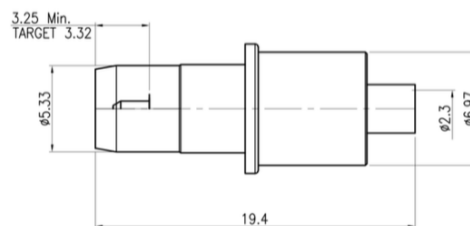

BMA CABLE CONNECTORS FOR D38999

Male Contact Plug Connectors for $\varnothing 0.085''$

Part # - PLM11B-A28G01

DC to 18GHz

Male Contact Plug Connectors for $\varnothing 0.141''$

Part # - PLM11B-A29G01

DC to 18GHz

Male Contact Plug Connectors for LMR195/RG58

Part # - PLM11B-A06G01

DC to 6GHz

Female Contact Socket Connectors for $\varnothing 0.085''$

Part # - PLF11C-A28G01

DC to 18GHz

Female Contact Socket Connectors for $\varnothing 0.141''$