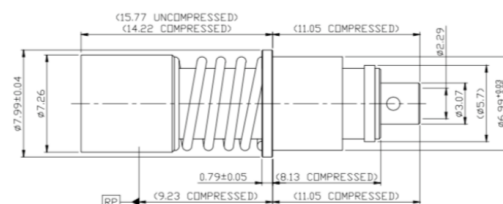

Male Contact Plug Connectors for LMR195/RG58

Part # - PLM11B-A06G01

DC to 6GHz

Female Contact Socket Connectors for $\varnothing 0.085''$

Part # - PLF11C-A28G01

DC to 18GHz

Female Contact Socket Connectors for $\varnothing 0.141''$