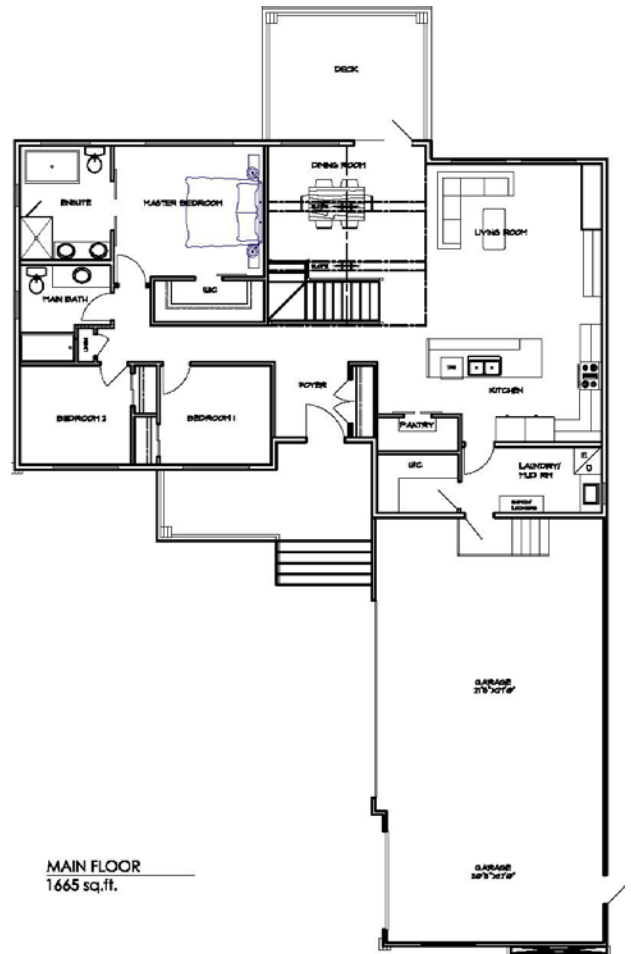

35 Kendall Crescent Prairie View Lakes \$625,000.00 incl. lot and GST

- Open Concept Bungalow, 1665 sq. ft. Walkout Style Home
- 9 ft. Ceiling Heights in Main and Lower Level
- Air Conditioner
- Alarm/Sound
- Quartz in Kitchen Includes Island
- Large Great Room With Big Windows
- Wood Beam Details
- Fireplace with Tile
- Deluxe Ensuite- Includes Shower, Tub, His/her Sink, Quartz Countertops
- Melamine Shelves Throughout
- Wood Deck, With Piles
- Three Car Attached Garage
- Concrete Driveway