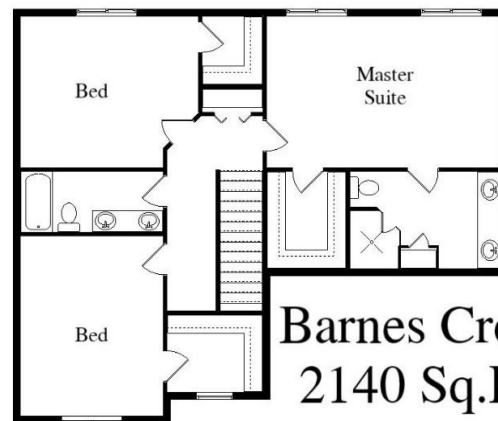

## Affordable Value Lifestyle Design Series

[www.krausbuild.com](http://www.krausbuild.com)

**Barnes Creek**  
**2140 Sq.Ft.**

Copyright © 2021 Kraus Design Build  
All Rights Reserved

The **Kraus** Company, LLC  
DESIGN BUILD  
248-972-5549