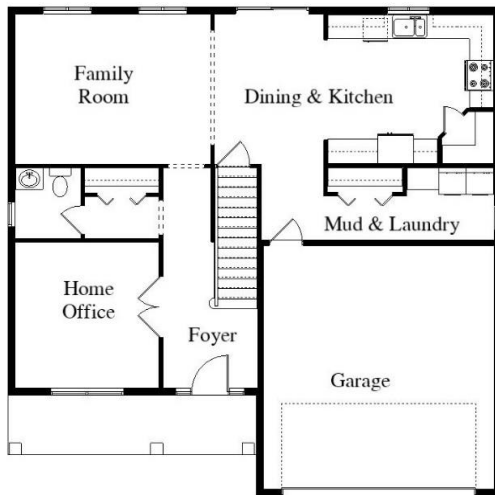

## Affordable Value Lifestyle Design Series

[www.krausbuild.com](http://www.krausbuild.com)

**Barnes Creek**  
**2140 Sq.Ft.**

Copyright © 2021 Kraus Design Build  
All Rights Reserved

The **Kraus** Company, LLC  
DESIGN BUILD  
248-972-5549