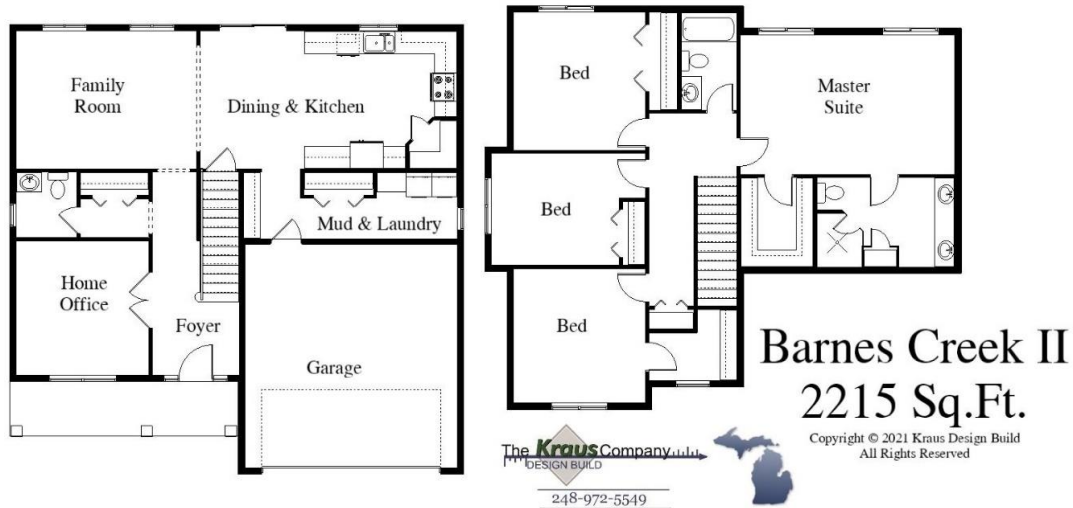

Your Land Your Style Your Home Your Way

Design + Build = Your Best Value

Affordable Value Lifestyle Design Series

Setting the New Standard