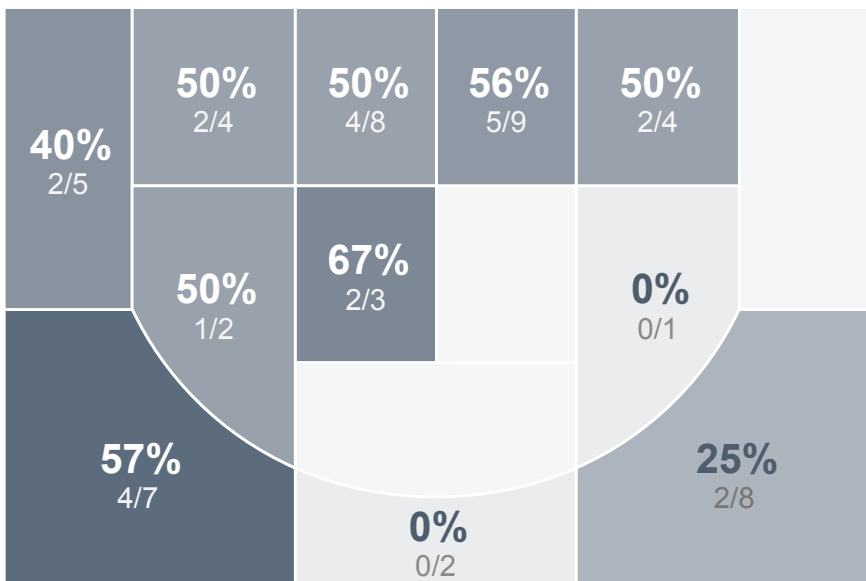

Box Score Report

WCHS vs Dickinson - Jan 17, 2019 - W 77-71

Period Stats

Team	1	2	Final
WCHS	39	38	77
DHS	29	42	71

Run Graph

Team Stats

	WCHS	DHS
Field Goal %	50.0%	45.3%
Effective Field Goal %	56.7%	52.8%
2FG Made/Attempted	19/39	16/31
2FG%	48.7%	51.6%
3FG Made/Attempted	7/13	8/22
3FG%	53.8%	36.4%
FT Made/Attempted	18/32	15/28
Free Throw Percentage	56.3%	53.6%
Points Per Possession	1.02	0.98
Transition Points	12	2
Points Off Turnovers	18	13
Second Chance Points	2	10
Points in the Paint	16	22
Offensive Rebounds	9	9
Defense Rebounds	27	26
Assists	16	14
Deflections	7	9
Steals	10	8
Blocks	3	2
Turnovers	17	15
Personal Fouls	20	25
Charges Taken	0	1

Watford City

Dickinson