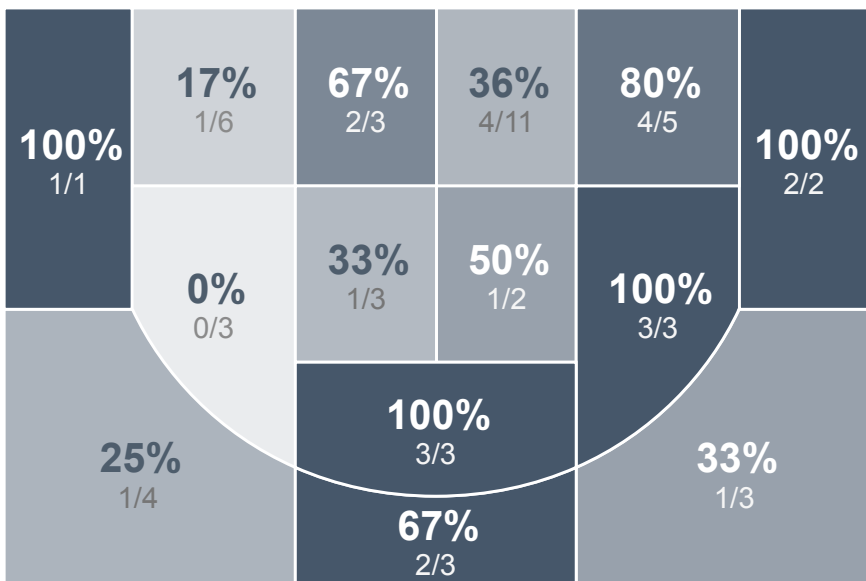

Watford City