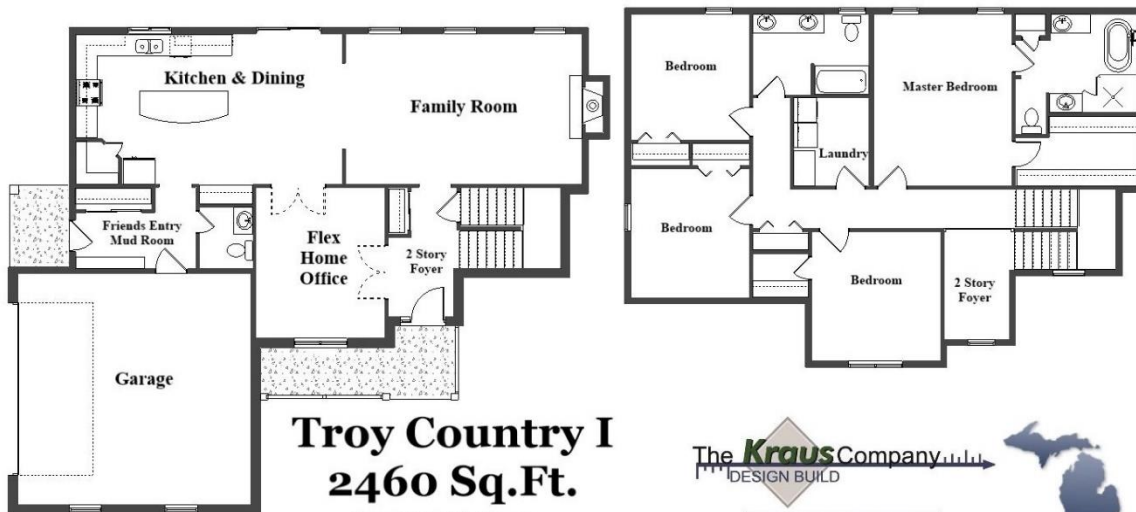

Your Land Your Style Your Home Your Way
Design + Build = Your Best Value

Troy Country I
2460 Sq.Ft.

Copyright © 2017 Kraus
All Rights Reserved

All Plans Customizable. Bring Your Ideas and Style.

The **Kraus** Company
DESIGN BUILD

248-972-5549

Setting the New Standard

Your Land Your Style Your Home Your Way

Design + Build = Your Best Value

Troy Country III
2540 Sq.Ft.

Copyright © 2019 Kraus
All Rights Reserved

All Plans Customizable. Bring Your Ideas and Style.

The **Kraus** Company
DESIGN BUILD

248-972-5549

Setting the New Standard

Your Land Your Style Your Home Your Way
Design + Build = Your Best Value

Troy Country V
2725 Sq.Ft.

Copyright © 2022 Kraus design
All Rights Reserved