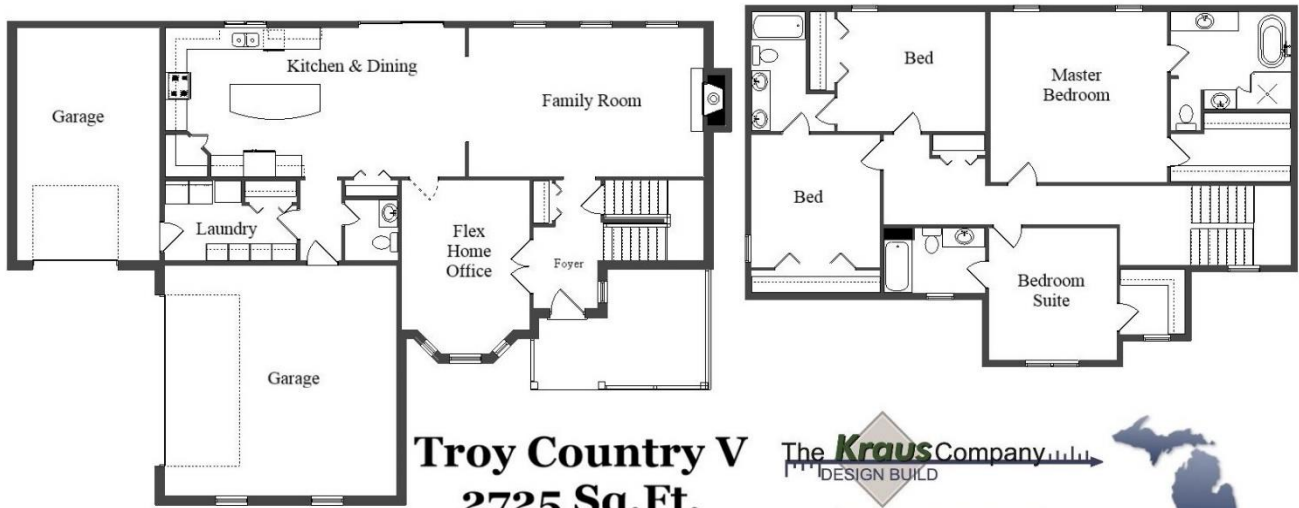

248-972-5549

Setting the New Standard

Your Land Your Style Your Home Your Way

Design + Build = Your Best Value

Troy Country III
2540 Sq.Ft.

Copyright © 2019 Kraus
All Rights Reserved

All Plans Customizable. Bring Your Ideas and Style.

The **Kraus** Company
DESIGN BUILD

248-972-5549

Setting the New Standard

Your Land Your Style Your Home Your Way
Design + Build = Your Best Value

Troy Country V
2725 Sq.Ft.

Copyright © 2022 Kraus design
All Rights Reserved