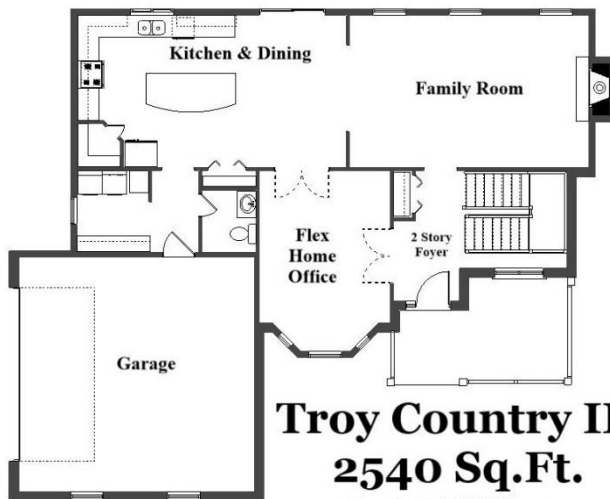

Your Land Your Style Your Home Your Way
Design + Build = Your Best Value

Troy Country I
2460 Sq.Ft.

Copyright © 2017 Kraus
All Rights Reserved

All Plans Customizable. Bring Your Ideas and Style.

The **Kraus** Company
DESIGN BUILD

248-972-5549

Setting the New Standard

Your Land Your Style Your Home Your Way

Design + Build = Your Best Value

Troy Country III
2540 Sq.Ft.

Copyright © 2019 Kraus
All Rights Reserved

All Plans Customizable. Bring Your Ideas and Style.

The **Kraus** Company
DESIGN BUILD

248-972-5549

Setting the New Standard

Your Land Your Style Your Home Your Way
Design + Build = Your Best Value

Troy Country V
2725 Sq.Ft.

Copyright © 2022 Kraus design
All Rights Reserved