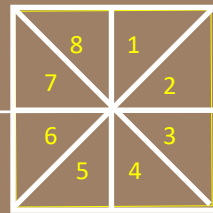

Giza Pyramid Complex
GIZA, AI-CAIRO or (MARS)

Octagon = 8 Sides

SUN
KHUFU
(Alnitak)