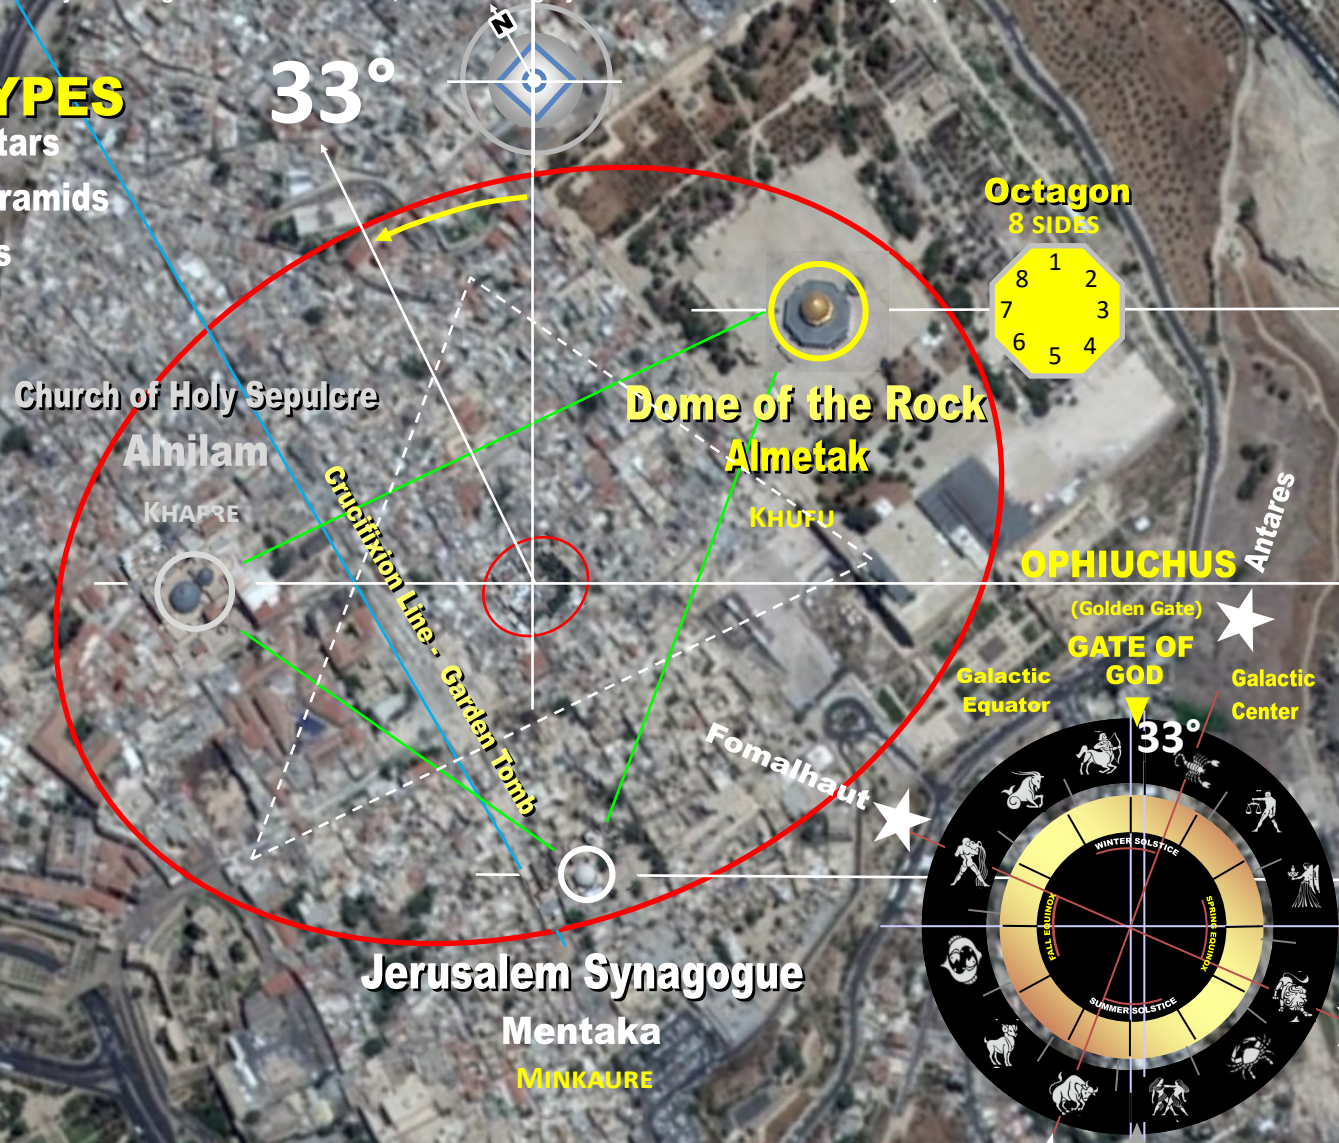

JERUSALEM CELESTIAL DOMES

The purpose of this study is to illustrate that the Old City of Jerusalem layout when rotated 33 degrees counterclockwise from true north will correlate to the ley-lines corresponding to the Great Pyramids of Giza. This template, in turn will thus correlate to the Belt Stars of Orion. Furthermore, the direct correlation to the Great Pyramids follows the color aspect of the Sun, Moon and the Stars with the respective color of the 3 main domes of Old Jerusalem. These 3 domes correspond to the 3 main religions of Islam, Christianity and Judaism. The layout is further corroborating that the Old City of Jerusalem layout also appears then to mirror the Celestial Order of the various Gates and orientation, that being the Golden Gate and the Silver Gate. The depiction of the Old City of Jerusalem from a top view will show that the city has 3 main domes, the yellow or gold Dome of the Rock, the silver or grey dome of the Church of the Holy Sepulchre and the white dome of the Grand Synagogue.

3 DOME TYPES
Sun, Moon and Stars
Type to Great Pyramids
Orion's Belt Stars

Sun
Dome of the Rock
Anilam

Moon
Church of Holy Sepulchre
Almetak

Stars
Jerusalem Synagogue
Mentaka

Giza Pyramid Complex
GIZA, AI-CAIRO or (MARS)

Octagon = 8 Sides

SUN
KHUFU
(Alnitak)

MOON
KHAFRE
(Anilam)

STARS
MENKAURE
(Mintaka)