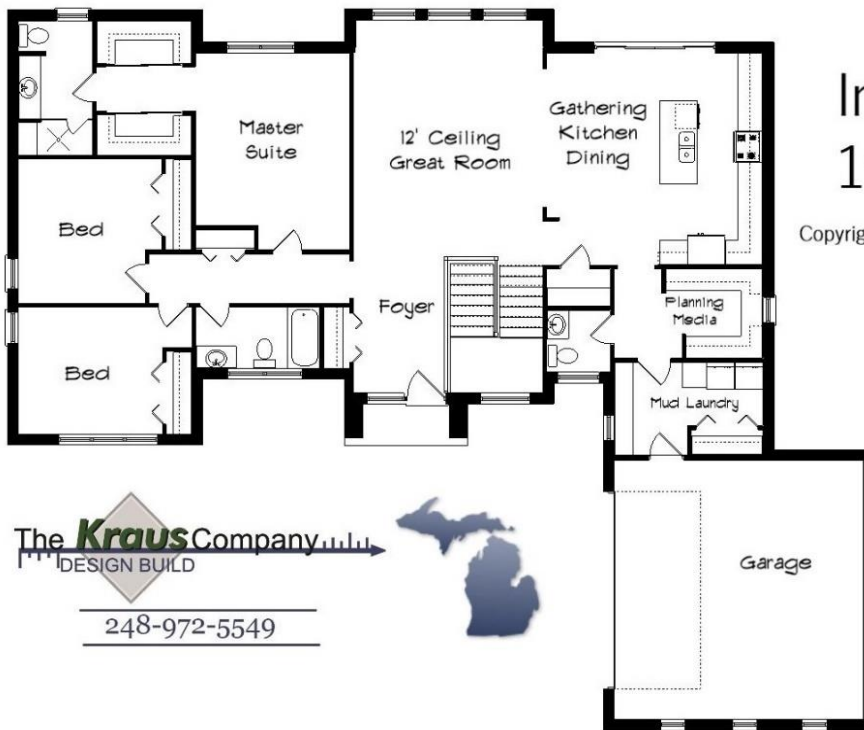

Your Land Your Style Your Home Your Way
Design + Build = Your Best Value

www.krausbuild.com

Inverness Ranch
1900 Sq.Ft.

Copyright © 2019 Kraus Design Build
All Rights Reserved

The **Kraus** Company
DESIGN BUILD

248-972-5549

Setting the New Standard

Your Land Your Style Your Home Your Way
Design + Build = Your Best Value

Inverness II
1980 Sq.Ft.

Copyright © 2019 Kraus Design Build
All Rights Reserved

The **Kraus** Company
DESIGN BUILD