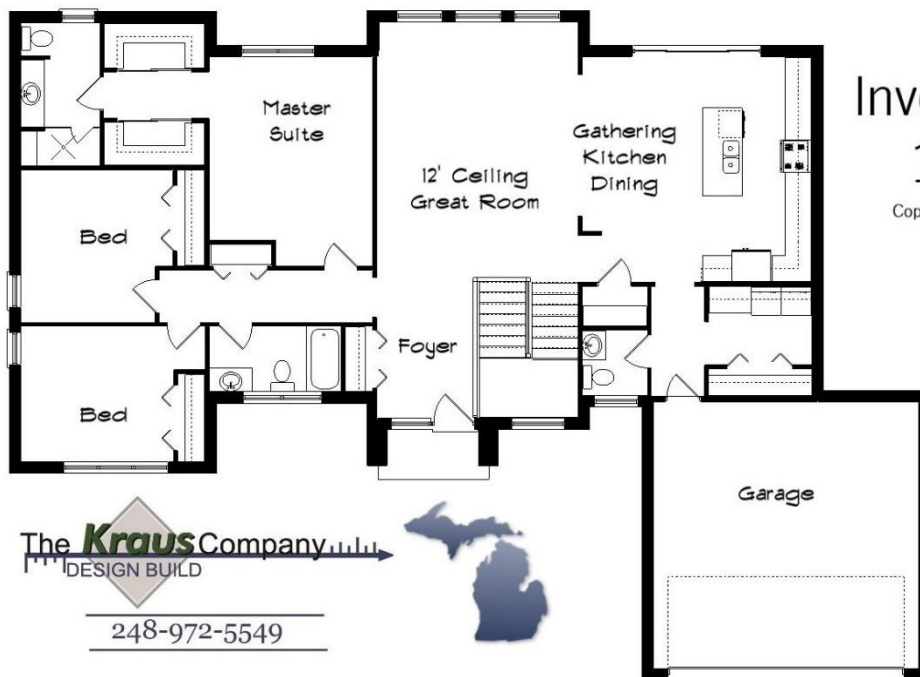

Your Land Your Style Your Home Your Way
Design + Build = Your Best Value

www.krausbuild.com

Inverness Ranch
1900 Sq.Ft.

Copyright © 2019 Kraus Design Build
All Rights Reserved

The **Kraus** Company
DESIGN BUILD

248-972-5549

Setting the New Standard

Your Land Your Style Your Home Your Way
Design + Build = Your Best Value

Inverness II
1980 Sq.Ft.

Copyright © 2019 Kraus Design Build
All Rights Reserved

The **Kraus** Company
DESIGN BUILD