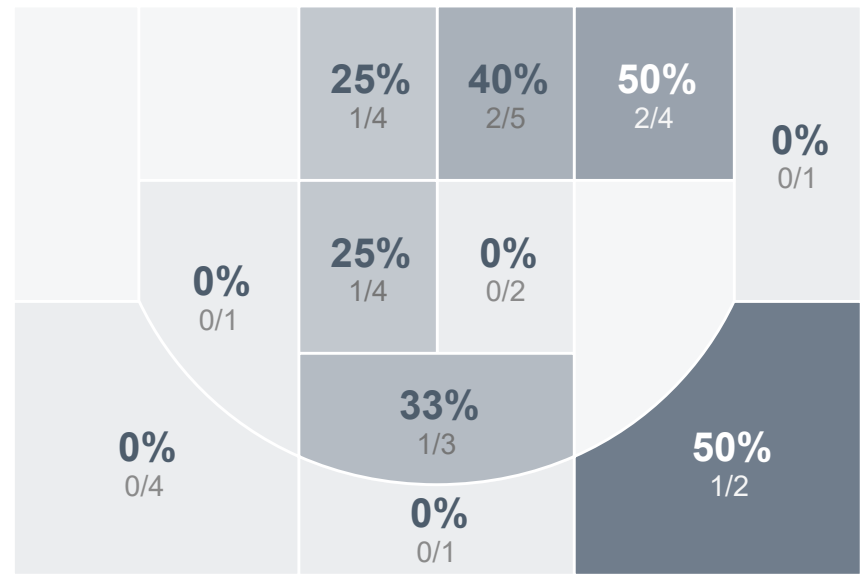

St. Mary's Saints Girls Basketball