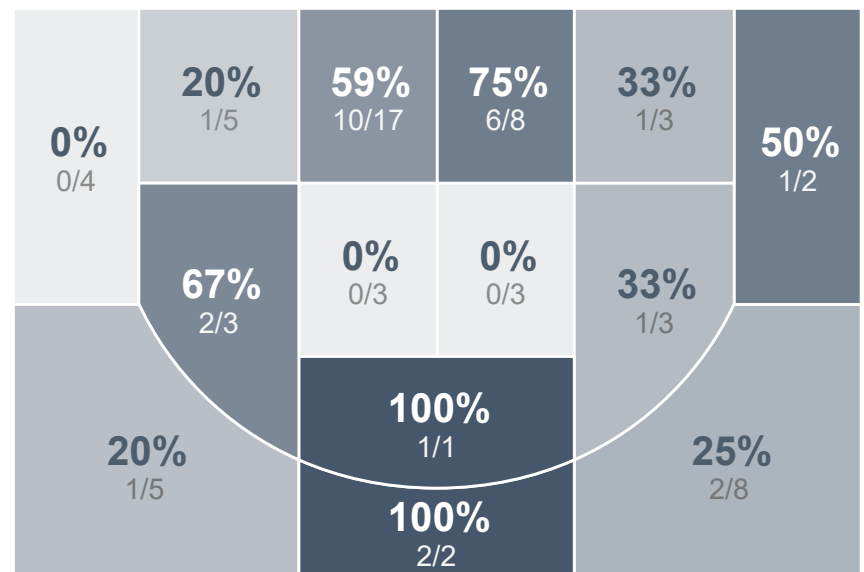

Bismarck Century High School