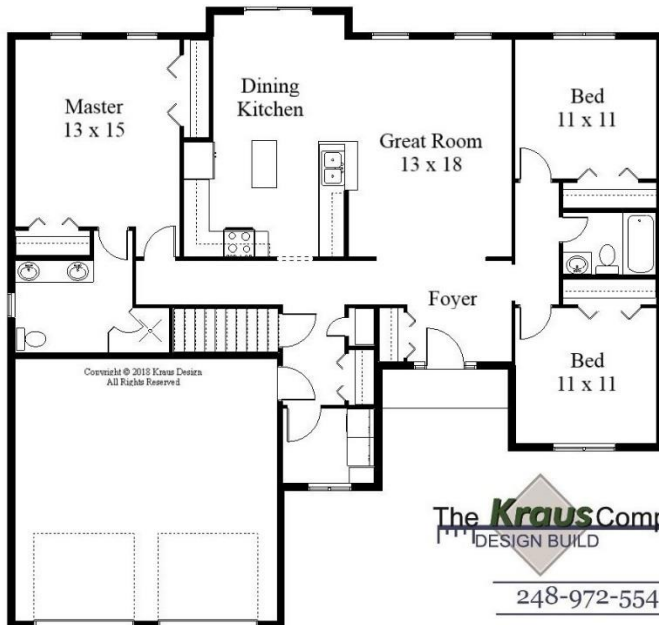

## The Cheyenne IV 1840 Sq.Ft.

Copyright © 2020 Kraus Design  
All Rights Reserved

The **Kraus** Company  
DESIGN BUILD

248-972-5549

# Setting the New Standard

Your Land Your Style Your Home Your Way

Design + Build = Your Best Value

The Cheyenne  
1580 Sq.Ft.

Copyright © 2018 Kraus Design  
All Rights Reserved

The **Kraus** Company  
DESIGN BUILD