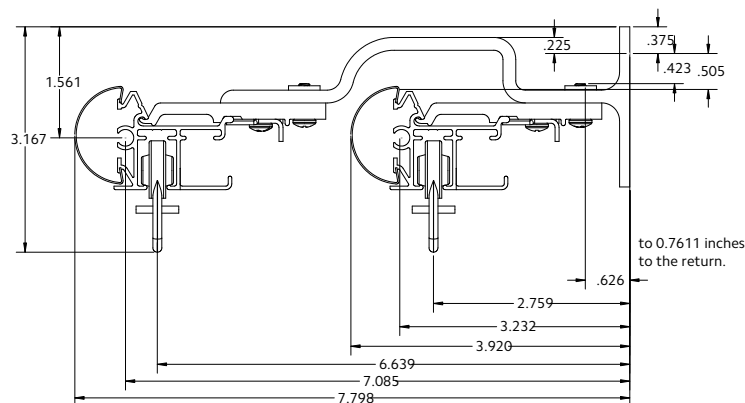

## 1 3/8" Front & 1 3/8" Back Double Wall Mount