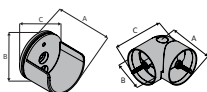

Fits	Quantity per Box	Full Pack	Broken Pack
1 3/8" Wrought Iron Poles	50 pieces per box	$1.02	$1.41

Product Number & Finish	
56469058	White