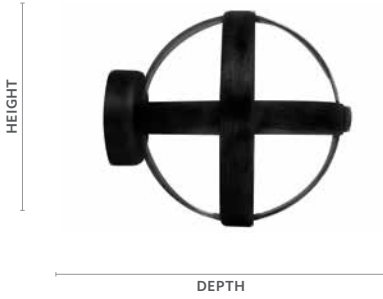

1 3/8" Finials & Endcaps

Axiom