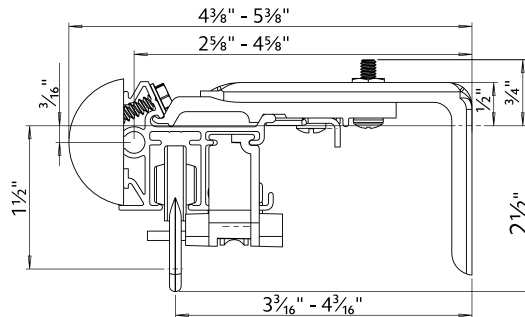

1 3/8" Wall Mount