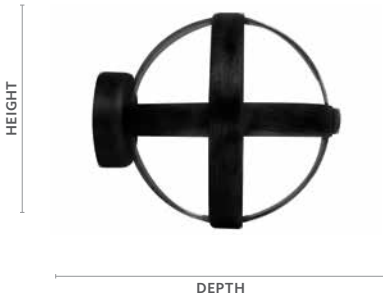

## Axiom

Fits	Dimensions	Quantity per Box	Full Pack	Broken Pack
1" Wrought Iron Poles	Depth: 3¼" Height: 2⅞" Width: 2⅞"	5 pairs per box	\$41.64	\$57.83

Product Number & Finish					
56381770	Black	56381804	Graphite	56381802	Iron Oxide
56381803	Chalk	56381805	Heirloom Copper	56381777	Rust