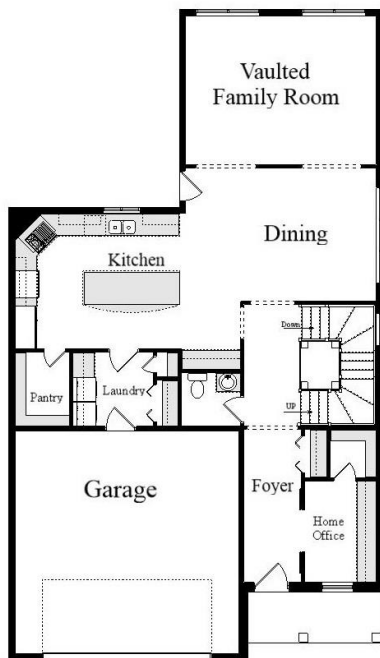

Your Land Your Style Your Home Your Way

Design + Build = Your Best Value

The **Kraus** Company
Plans

Designed for a
50 x 125 (+) Lot

In Town 5053 FE
2475 Sq.Ft.

Copyright © 2024 Kraus Design Build
All Rights Reserved