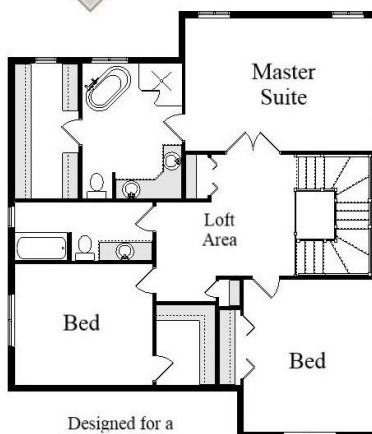

Your Land Your Style Your Home Your Way

Design + Build = Your Best Value

The **Kraus** Company
Plans

Designed for a
50 x 125 (+) Lot

In Town 5053 FE
2475 Sq.Ft.

Copyright © 2024 Kraus Design Build
All Rights Reserved