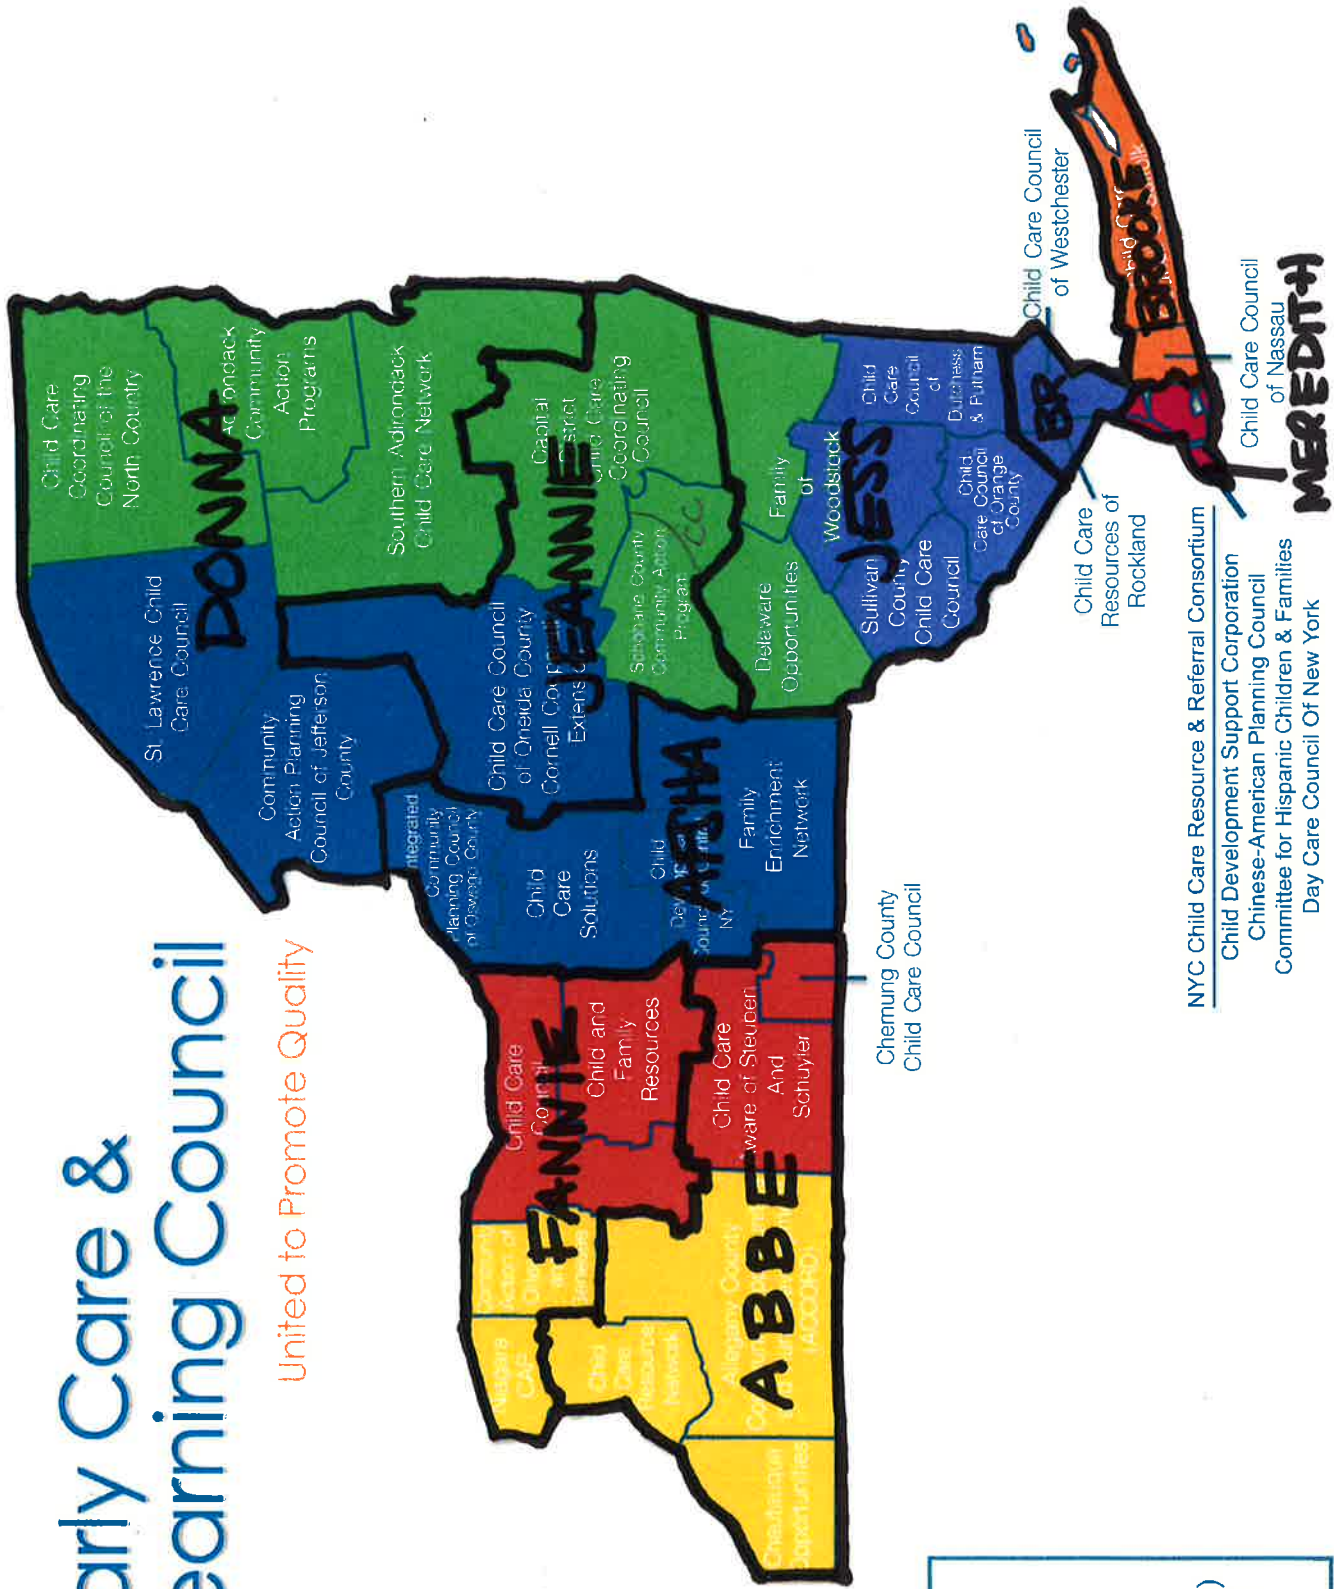

# Early Care & Learning Council

United to Promote Quality

- NYS OCFS Districts**
- Region 1 (Buffalo)
  - Region 2 (Rochester)
  - Region 3 (Syracuse)
  - Region 4 (Albany)
  - Region 5 (New York City)
  - Region 6 (Spring Valley)
  - Region 7 (Long Island)

NYC Child Care Resource & Referral Consortium  
 Child Development Support Corporation  
 Chinese-American Planning Council  
 Committee for Hispanic Children & Families  
 Day Care Council Of New York

Child Care Council  
 of Nassau  
**MEREDITH**