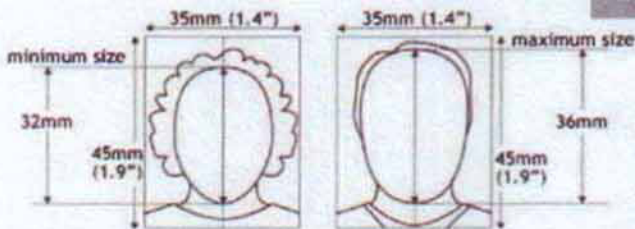

Lebanon Passport photo Specifications

too close

too far

stylized pose

head tilted

colorful Background

off center

out of focus