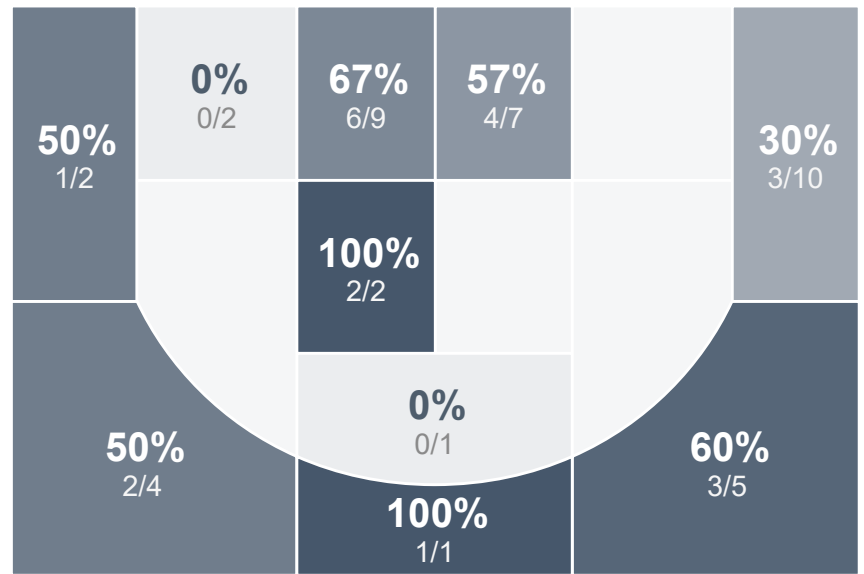

Century Patriots Girls Basketball