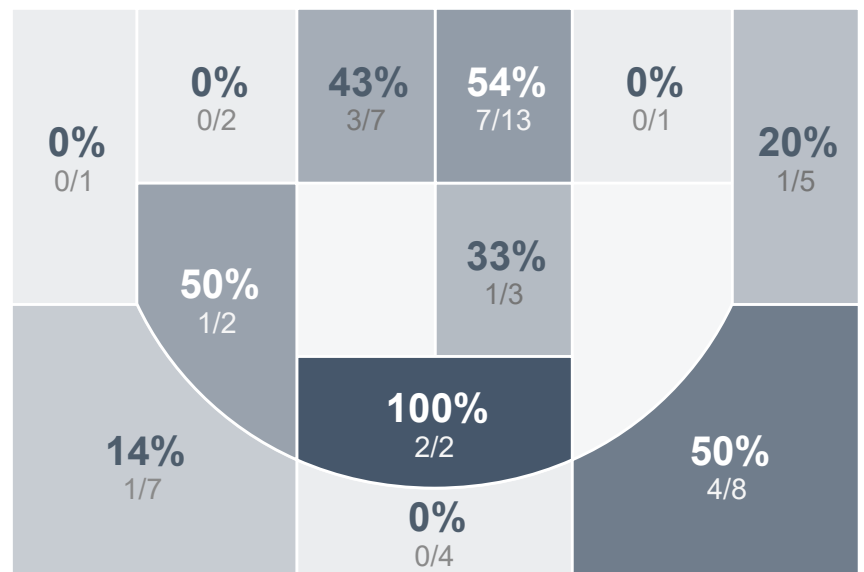

Bismarck High School