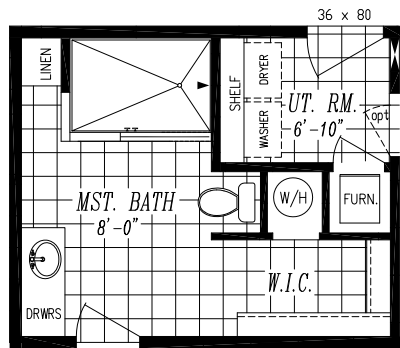

COLUMBIA RIVER COLLECTION

"2016"

26'-8" x 44'-0"

APPROX. 1,173 SQ. FT.

Optional 48x72 shower

Dual sink opt.