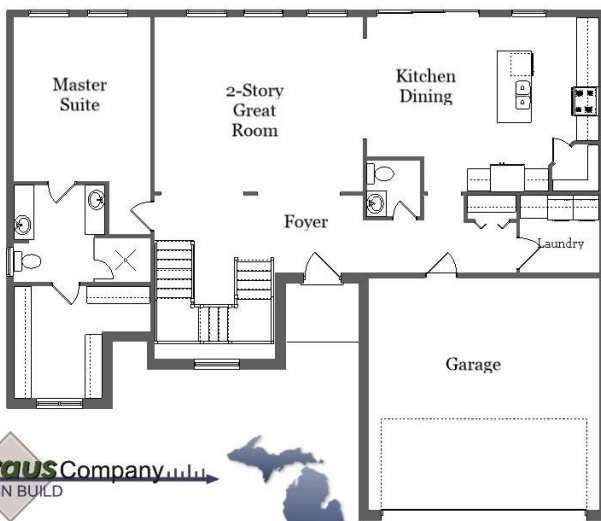

Your Land Your Style Your Home Your Way

Design + Build = Your Best Value

Troon Cape
2135 Sq.Ft.

Copyright © 2020 Kraus Design Build
All Rights Reserved

The **Kraus** Company
DESIGN BUILD

248-972-5549

Setting the New Standard