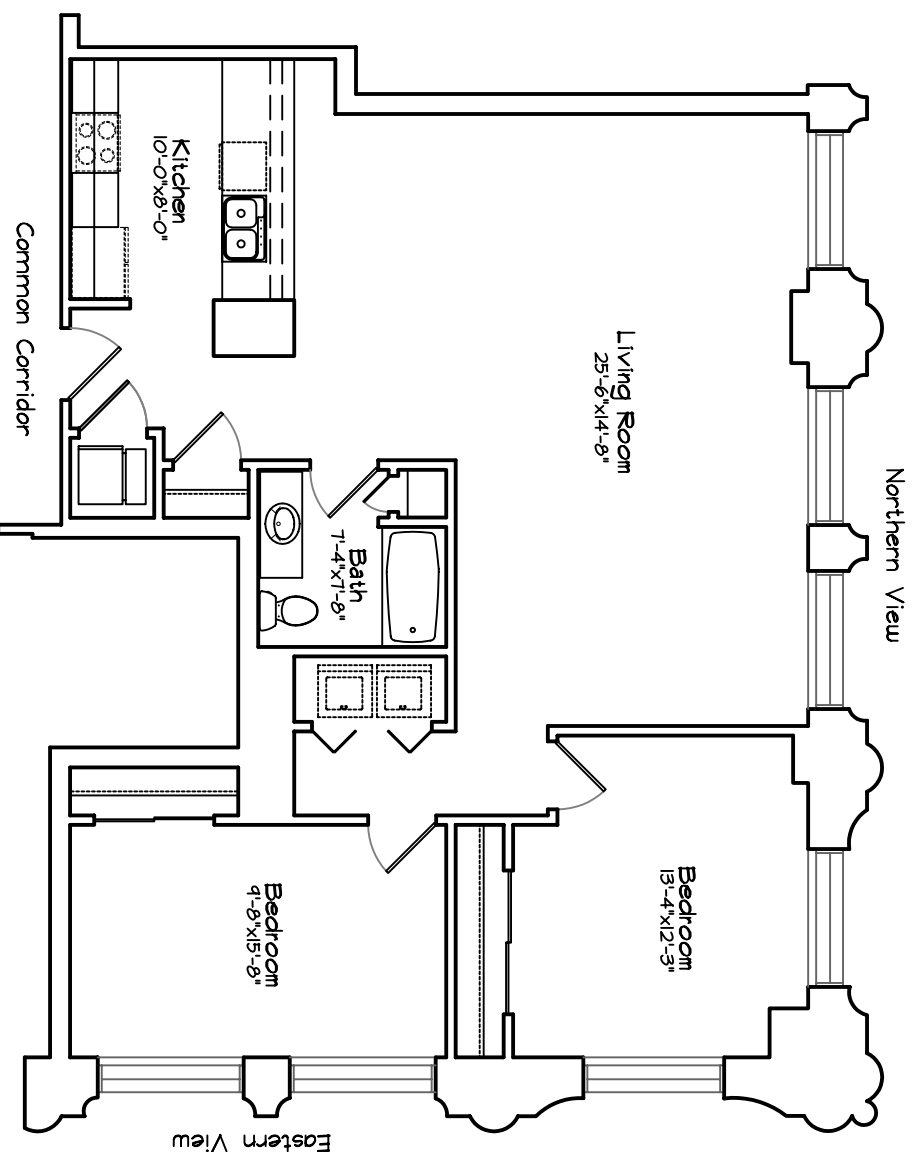

PLANKINTON LOFT APARTMENTS - 3rd FLOOR

Unit #307 = 1200 sq ft
Two Bedroom, 1 Bath

Scale : 1/8" = 1'-0"

Square Footage taken from center of corridor/party walls
to exterior of turned walls.