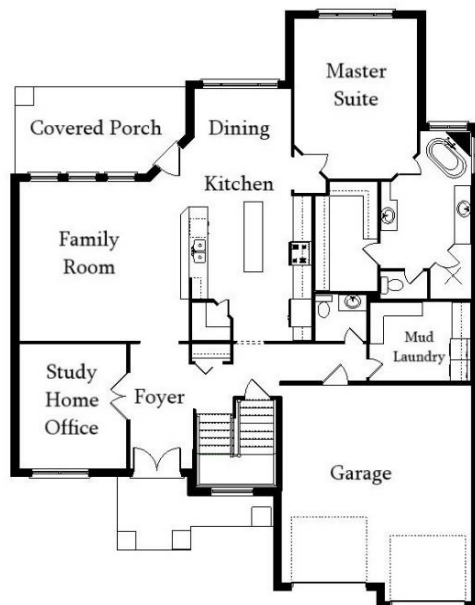

Your Land Your Style Your Home Your Way
Design + Build = Your Best Value

The Springfield
3170 Sq.Ft.

Copyright © 2020 Kraus Design Build
All Rights Reserved

We Welcome Your Changes
to All of Our Plans

The **Kraus** Company
DESIGN BUILD

248-972-5549

Setting the New Standard

Your Land Your Style Your Home Your Way

Design + Build = Your Best Value

The Springfield Hip Modern
3170 Sq.Ft.

We Welcome Your Changes
to All of Our Plans

The **Kraus** Company
DESIGN BUILD