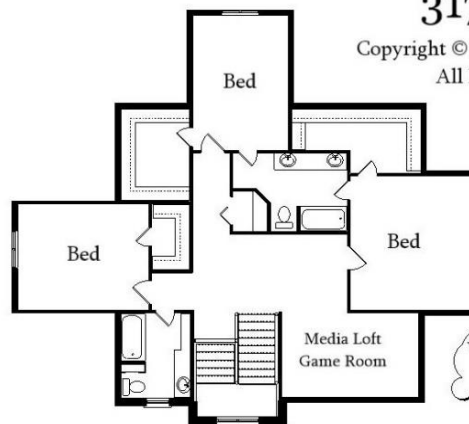

Your Land Your Style Your Home Your Way
Design + Build = Your Best Value

The Springfield
3170 Sq.Ft.

Copyright © 2020 Kraus Design Build
All Rights Reserved

We Welcome Your Changes
to All of Our Plans

The **Kraus** Company
DESIGN BUILD

248-972-5549

Setting the New Standard

Your Land Your Style Your Home Your Way

Design + Build = Your Best Value

The Springfield Hip Modern
3170 Sq.Ft.

We Welcome Your Changes
to All of Our Plans

The **Kraus** Company
DESIGN BUILD