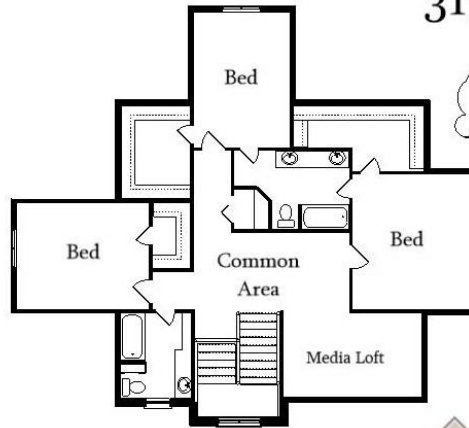

248-972-5549

Setting the New Standard

Your Land Your Style Your Home Your Way

Design + Build = Your Best Value

The Springfield Hip Modern
3170 Sq.Ft.

We Welcome Your Changes
to All of Our Plans

The **Kraus** Company
DESIGN BUILD