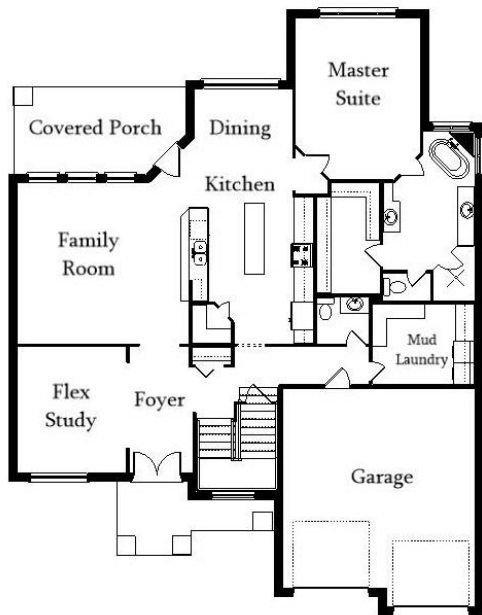

Your Land Your Style Your Home Your Way
Design + Build = Your Best Value

The Springfield
3170 Sq.Ft.

Copyright © 2020 Kraus Design Build
All Rights Reserved

We Welcome Your Changes
to All of Our Plans

The **Kraus** Company
DESIGN BUILD

248-972-5549

Setting the New Standard

Your Land Your Style Your Home Your Way

Design + Build = Your Best Value

The Springfield Hip Modern
3170 Sq.Ft.

We Welcome Your Changes
to All of Our Plans

The **Kraus** Company
DESIGN BUILD