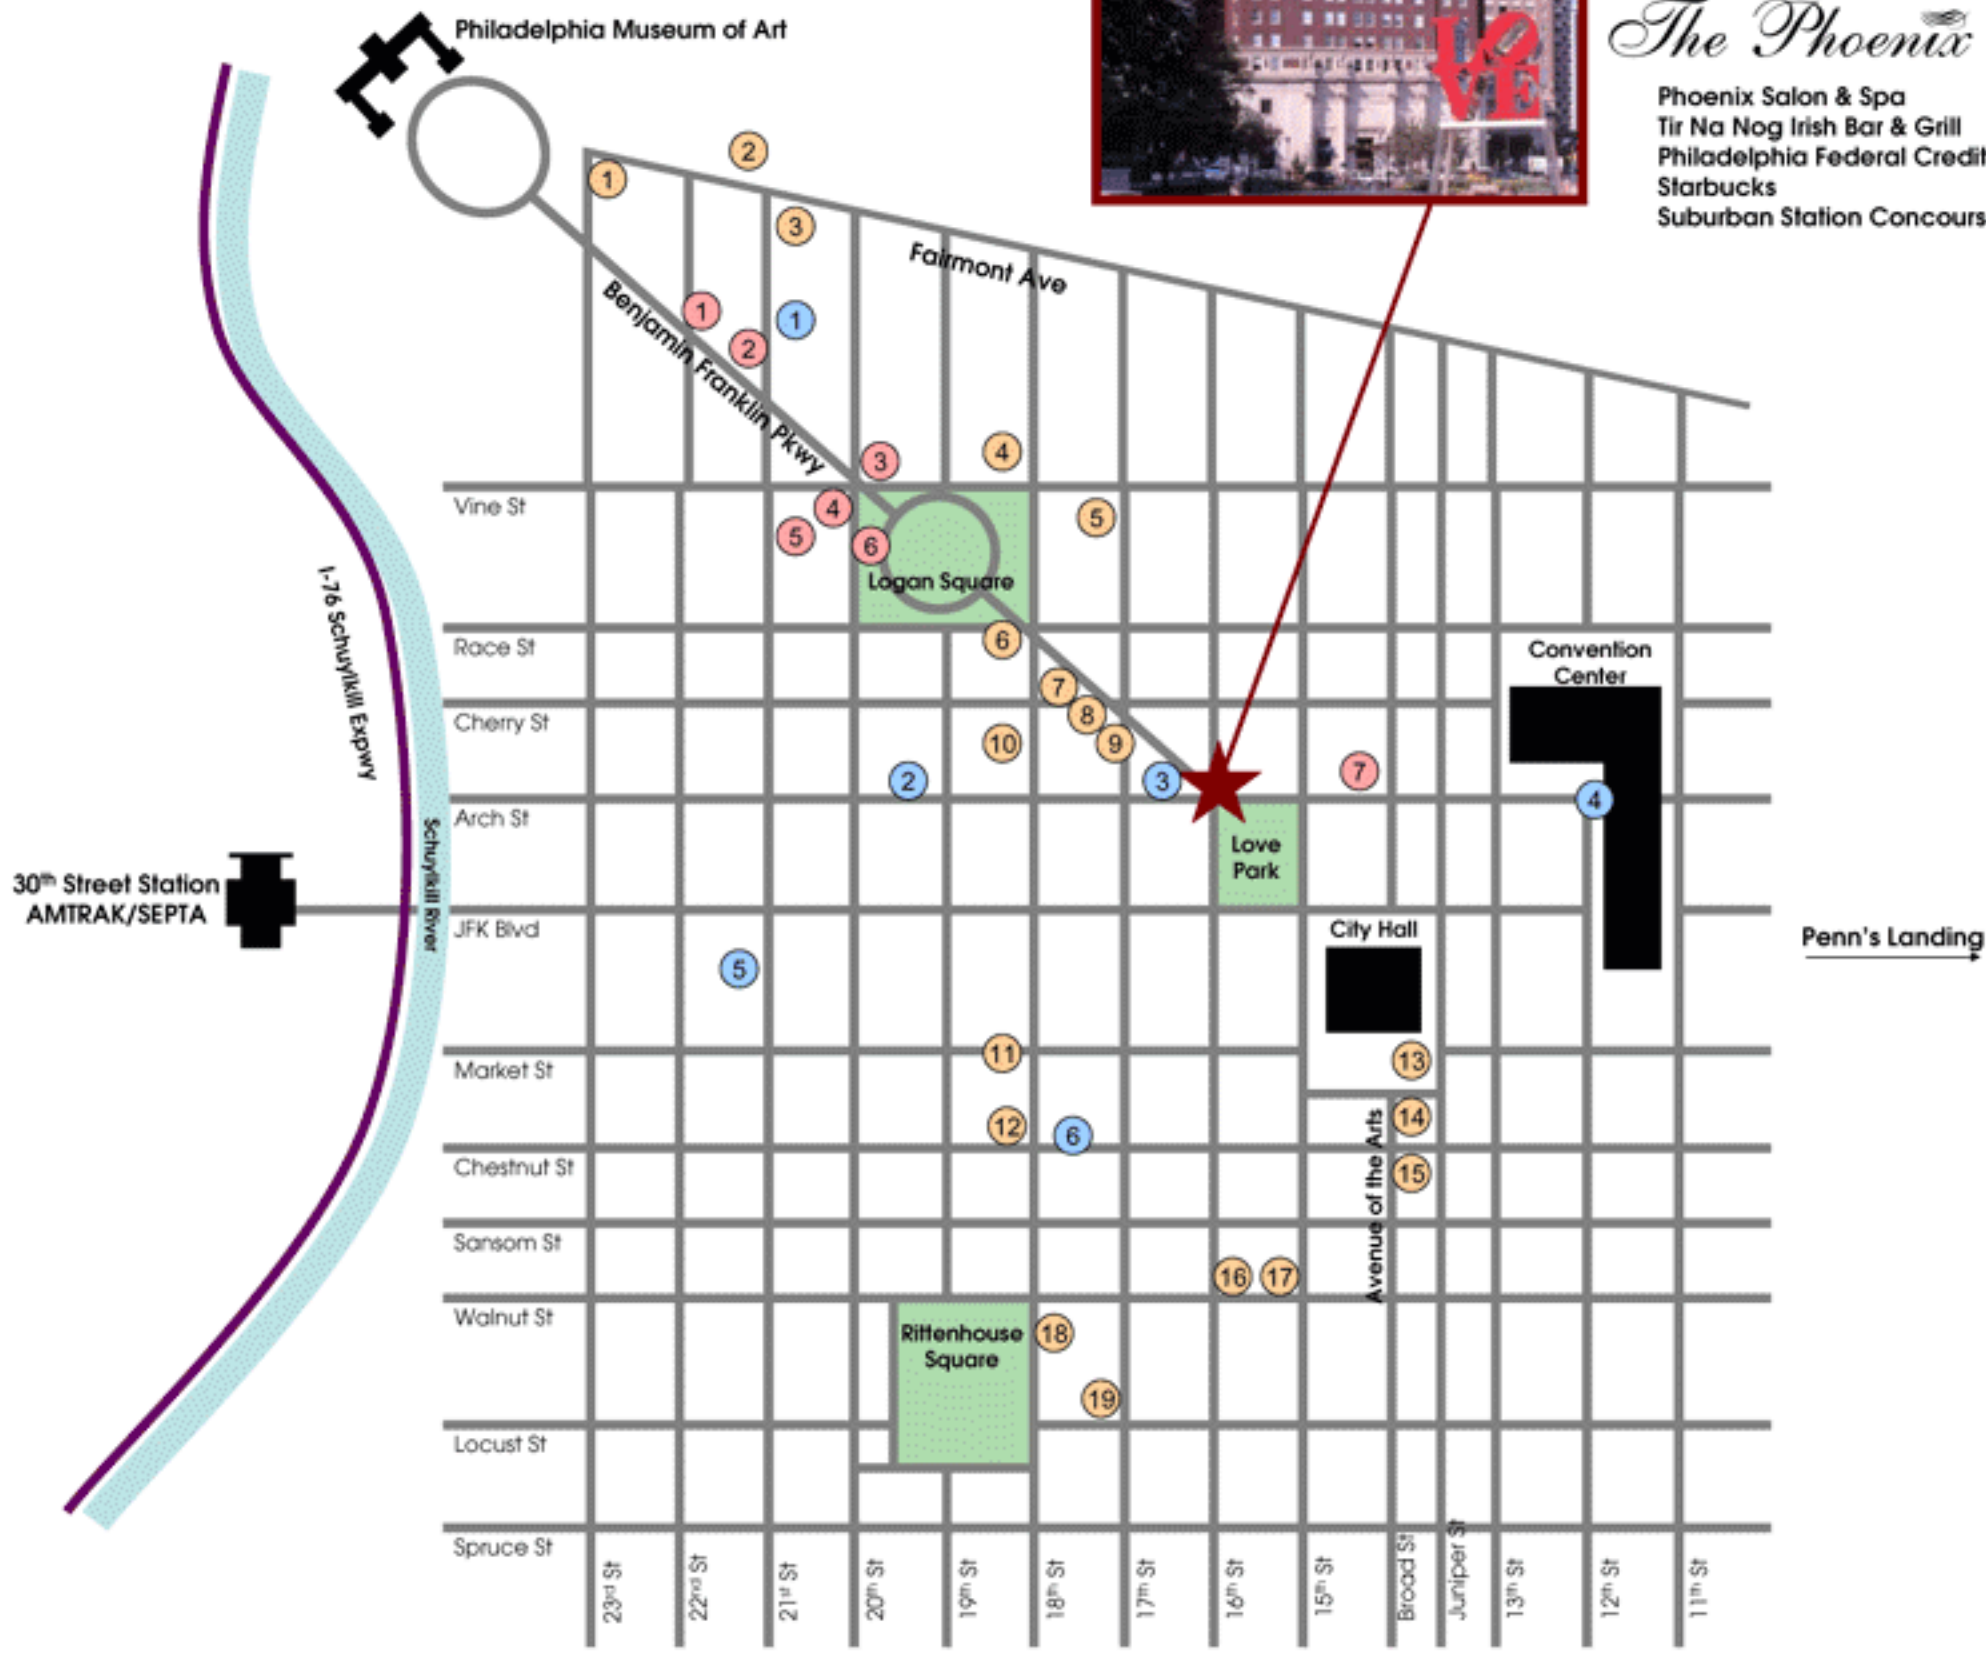

Waterworks
Boathouse Row
Kelly Drive

Philadelphia Museum of Art

The Phoenix

- Phoenix Salon & Spa
- Tir Na Nog Irish Bar & Grill
- Philadelphia Federal Credit Union
- Starbucks
- Suburban Station Concourse

Markets

1. Whole Foods
2. Arch Street Market
3. WAWA
4. Reading Terminal Market
5. Trader Joe's Market
6. DiBruno Brothers

Restaurants

1. London's Grille
2. Tavern On The Green
3. Jack's Firehouse
4. The Rose Tattoo
5. Shula's Steakhouse
6. The Four Seasons
Fountain Restaurant
Swann Lounge & Cafe
7. Mace's Crossing
8. Asia On The Parkway
9. Peacock On The Parkway

10. Public House
11. Le Castagne
12. Continental Midtown
13. McCormick & Schmidt's
14. The Vault, Ritz Carlton
15. Capitol Grille
16. Le Bec Fin
17. Susanna Foo
18. Rouge
19. Prime Rib

Culture

1. Rodin Museum
2. Future Barnes
3. Free Library of Philadelphia
4. The Franklin Institute
5. The Please Touch Museum
6. Academy of Natural Sciences
7. Pennsylvania Academy of Fine Arts