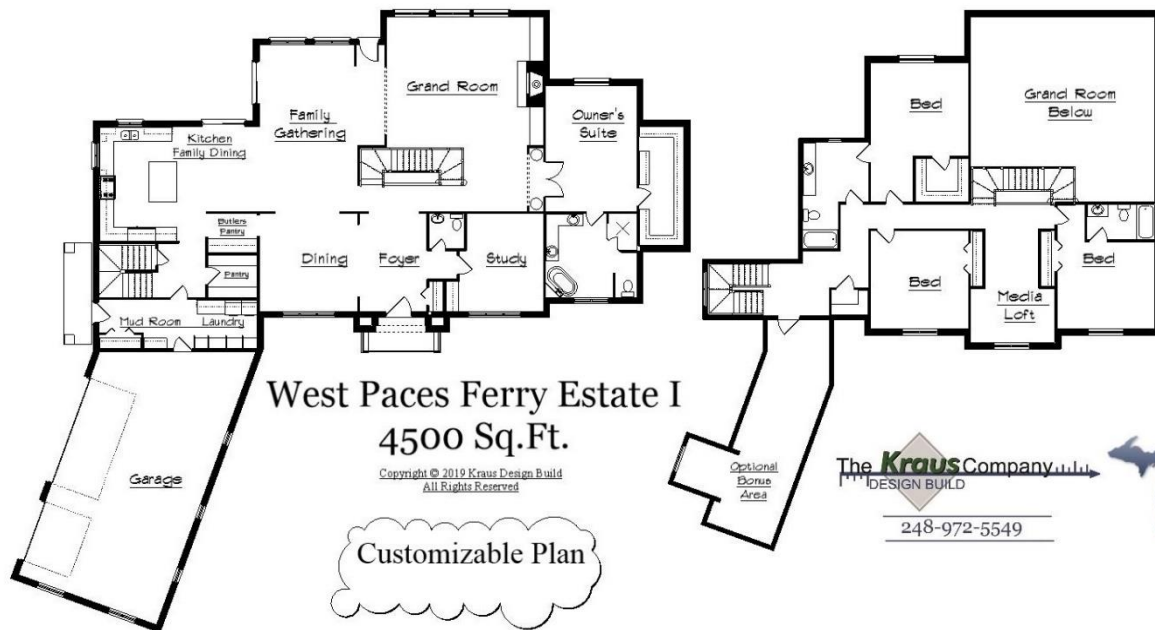

Your Land Your Style Your Home Your Way
Design + Build = Your Best Value

www.krausbuild.com

Setting the New Standard

Your Land Your Style Your Home Your Way

Design + Build = Your Best Value

West Paces Ferry Estate II

4550 Sq.Ft.

Copyright © 2019 Kraus Design Build
All Rights Reserved

Setting the New Standard

Your Land Your Style Your Home Your Way

Design + Build = Your Best Value

The **Kraus** Company
DESIGN BUILD

248-972-5549