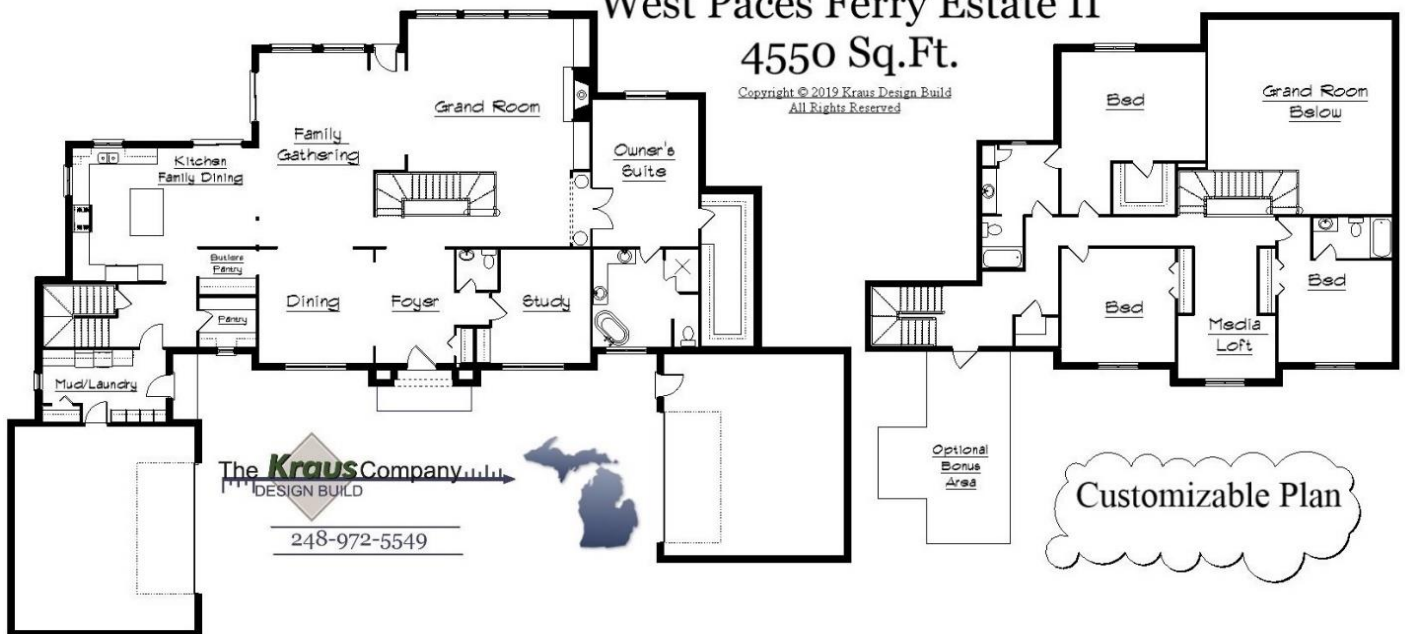

Your Land Your Style Your Home Your Way
Design + Build = Your Best Value

www.krausbuild.com

Setting the New Standard

Your Land Your Style Your Home Your Way

Design + Build = Your Best Value

West Paces Ferry Estate II

4550 Sq.Ft.

Copyright © 2019 Kraus Design Build
All Rights Reserved

Setting the New Standard

Your Land Your Style Your Home Your Way

Design + Build = Your Best Value

The **Kraus** Company
DESIGN BUILD

248-972-5549