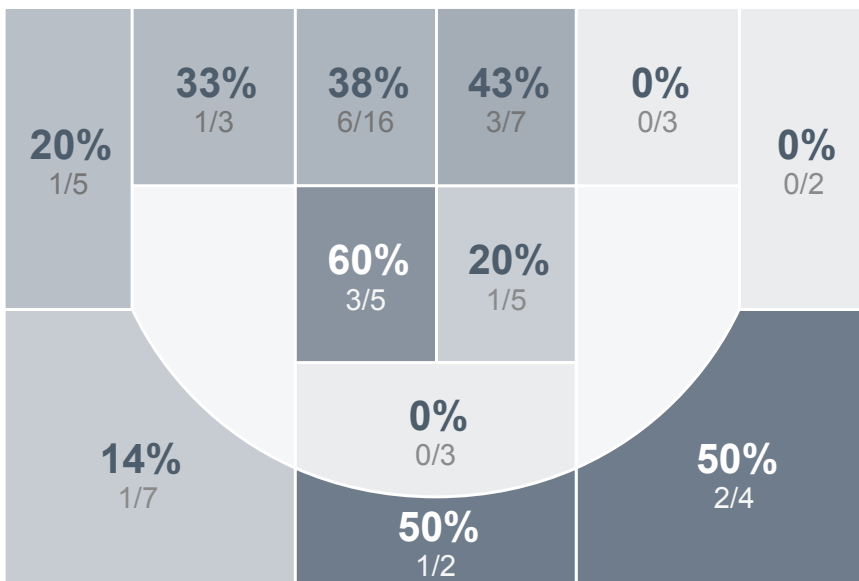

Watford City High School