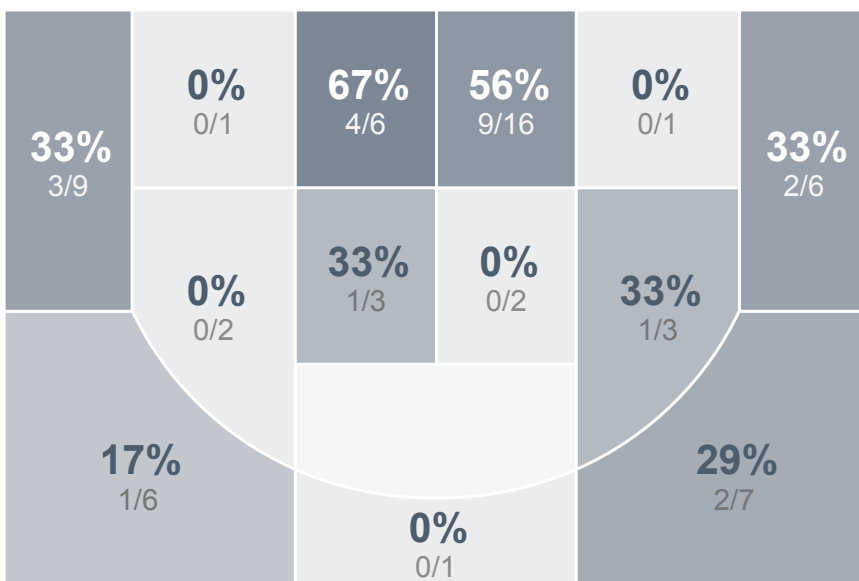

St. Mary's Central