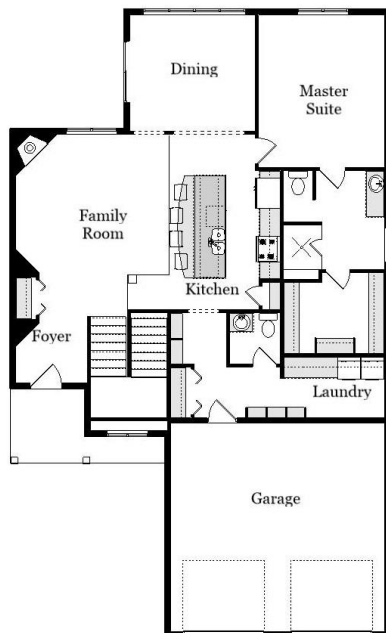

Your Land Your Style Your Home Your Way

Design + Build = Your Best Value

Value Engineered for Unique Affordability

Hollis Cove LS
2025 Sq.Ft.

Copyright © 2023
Kraus Design Build
All Rights Reserved

All Our Plans are Customizable
to Meet Your Needs