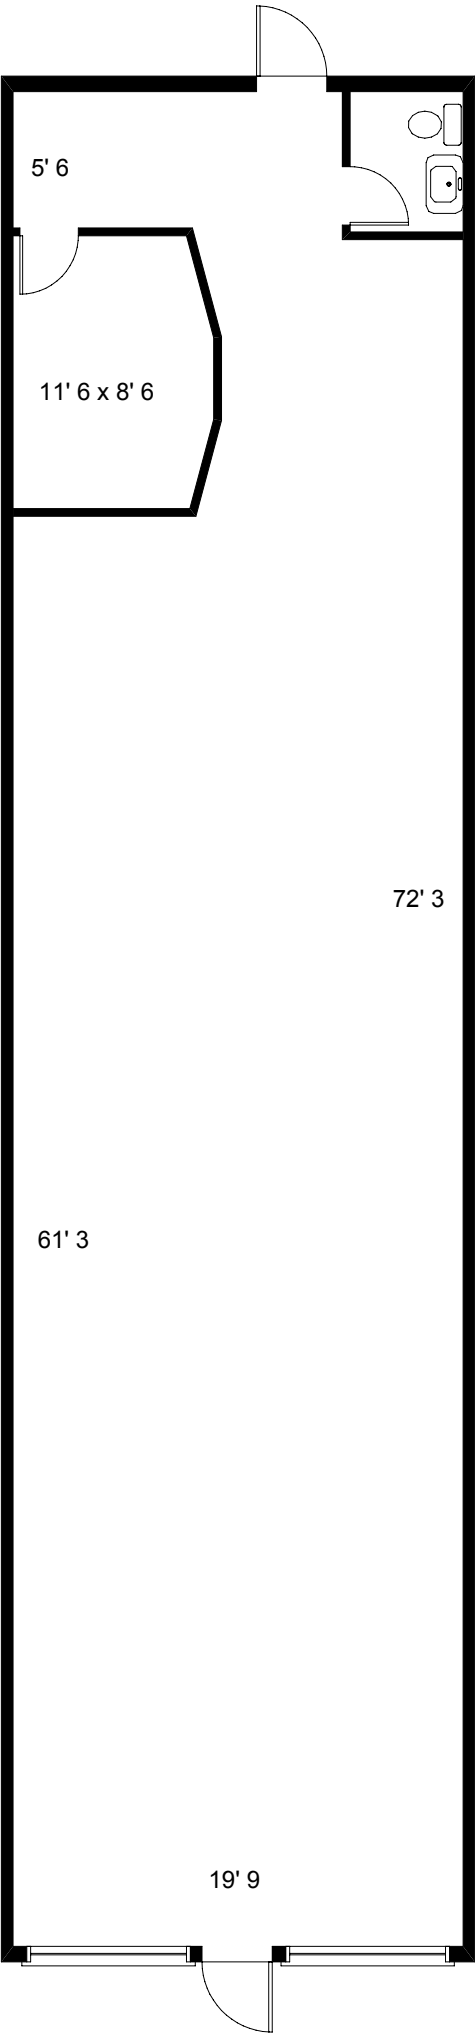

5660 BAYSHORE ROAD  
UNIT #45  
NORTH FT MYERS, FL

TOTAL AREA 1606 sq. ft.

PRECISION FLOORPLANS, INC.  
239 - 598 - 9411

ALL INFORMATION IS DEEMED  
RELIABLE BUT NOT  
GUARANTEED