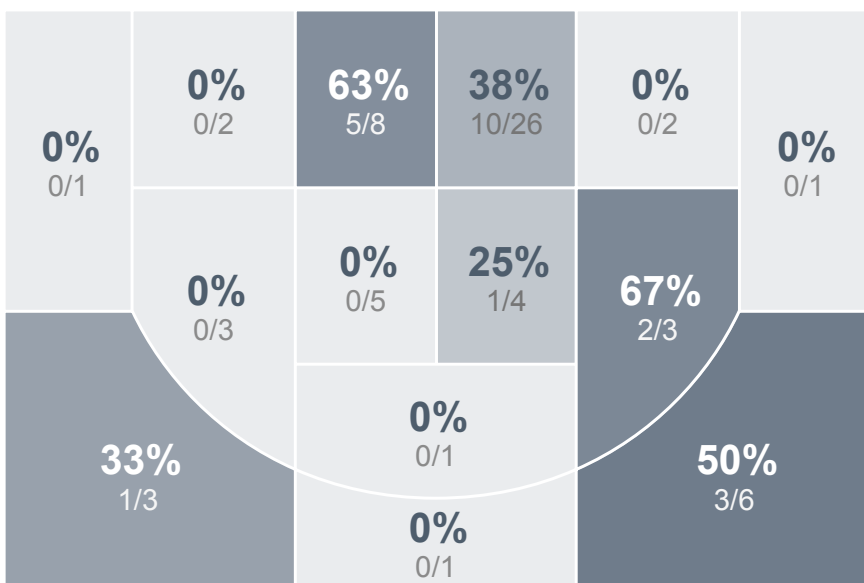

St. Mary's Central