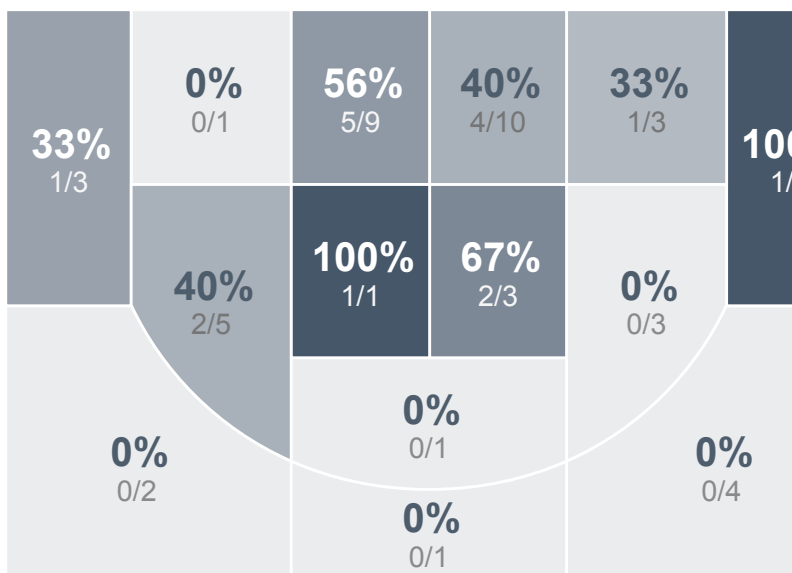

Dickinson High School