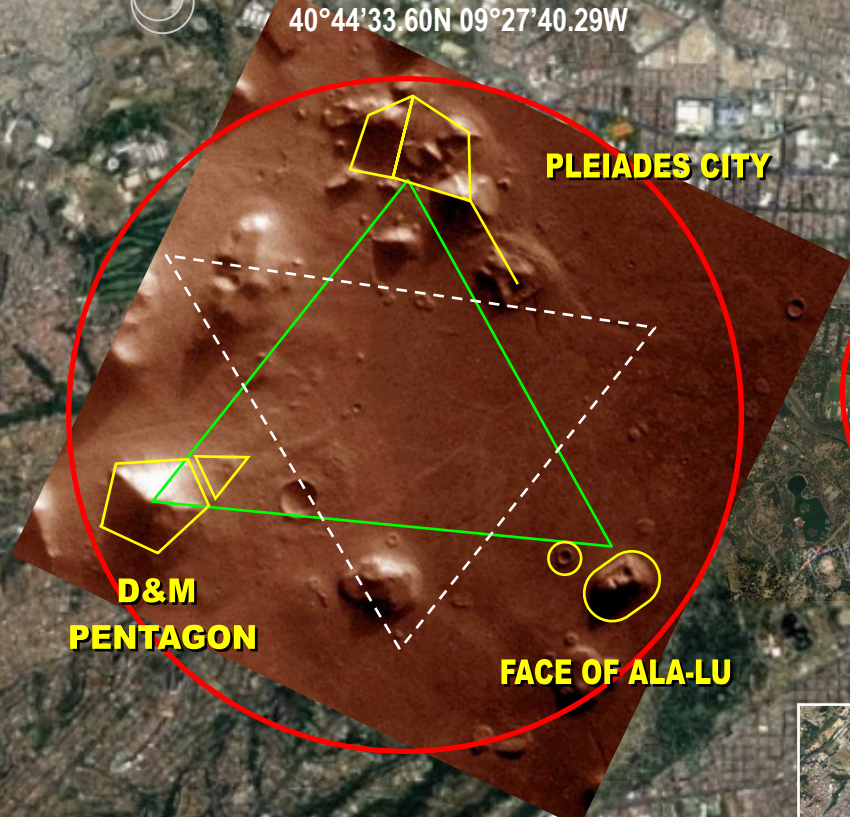

MEXICO CITY CYDONIA STAR MAP

MARTIAN MOTIF TRIANGULATION PATTERN

**MARTIAN MOTIF
CYDONIA, MARS**

40°44'33.60N 09°27'40.29W

**D&M
PENTAGON**

**Chapultepec Castle
'FORTRESS'**

Border of
Tenochtitlan
City-Island

PLEIADES CITY

Zocalo

**PLEIADES STARS
7 Daughters of Atlas**

Puma Landsculpture

Meeting of Cortez & Montezuma on Causeway

**Autodromo
FACE OF ALA-LU**

Google Earth

© Composition & Some Graphics by
LUIS B. VEGA
vegapost@hotmail.com
www.PostScripts.org
FOR ILLUSTRATION PURPOSES ONLY