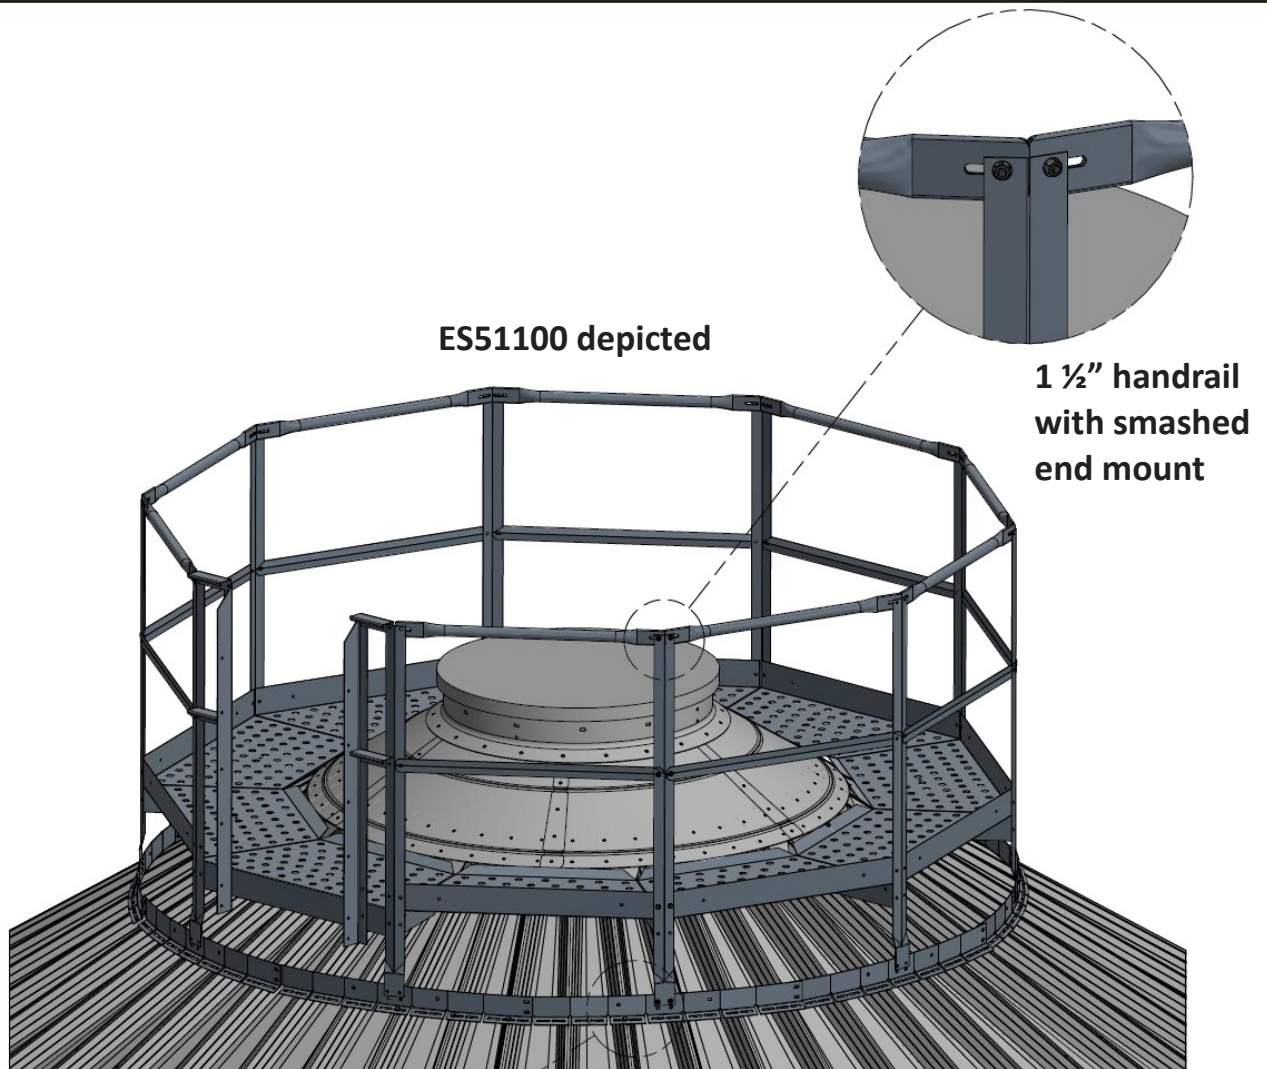

# Easy Step Walkaround

ES51100 depicted

1 ½" handrail  
with smashed  
end mount

Continuous ring  
mounts to  
roof ribs

# Easy Step Walkaround

- Mounted on a continuous ring
- Mounts directly to the top of the roof rib which eliminates rib interference
- One entry section, designed to receive the Easy Step Roof Ladder Handrail or Easy Step Roof Stairs, comes standard. Multiple entries can be added
- 1 ½" tube handrail with smashed ends make for a secure and stable grip
- Flat deck allows for a level working surface on a 30° - 35° roof pitch
- Offered in 6 sizes ranging from 7' - 16' to allow for most bin peak ring configurations with removeable lids