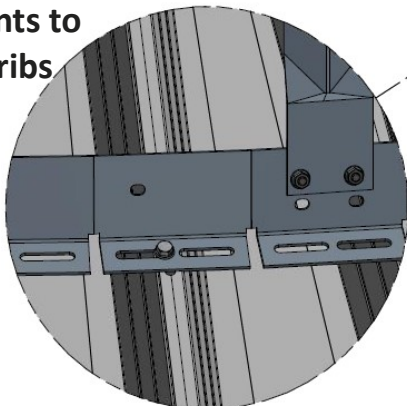

# Easy Step Walkaround

ES51100 depicted

1 ½" handrail  
with smashed  
end mount

Continuous ring  
mounts to  
roof ribs

# Easy Step Walkaround

- Mounted on a continuous ring
- Mounts directly to the top of the roof rib which eliminates rib interference
- One entry section, designed to receive the Easy Step Roof Ladder Handrail or Easy Step Roof Stairs, comes standard. Multiple entries can be added
- 1 ½" tube handrail with smashed ends make for a secure and stable grip
- Flat deck allows for a level working surface on a 30° - 35° roof pitch
- Offered in 6 sizes ranging from 7' - 16' to allow for most bin peak ring configurations with removeable lids