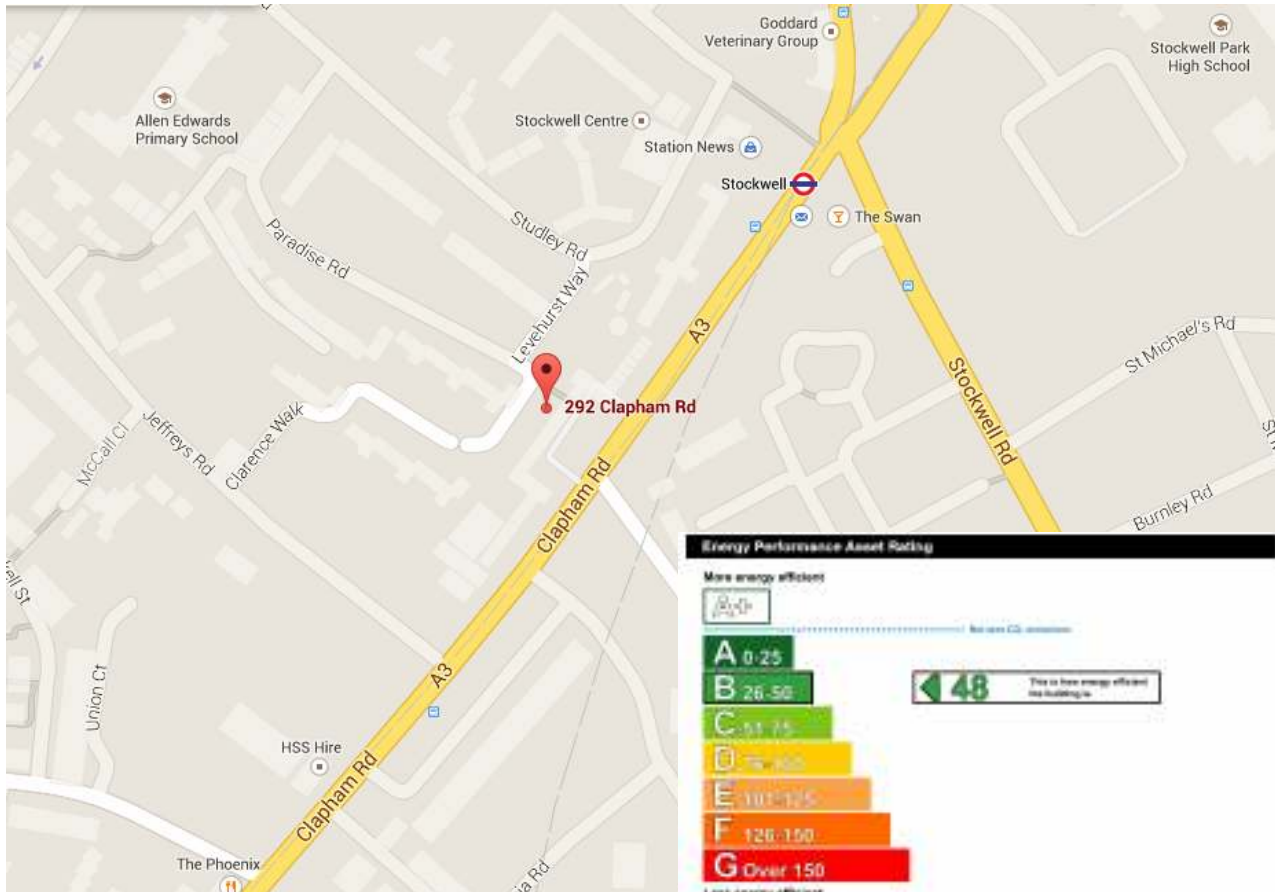

Note: Whilst every care is taken to ensure accuracy of these particulars no responsibility is taken for error, omission or miss-statement. No fixtures or fittings were tested. Intending purchasers should not rely on them as statements of representation of fact, but must satisfy themselves by inspection or otherwise as to their accuracy.