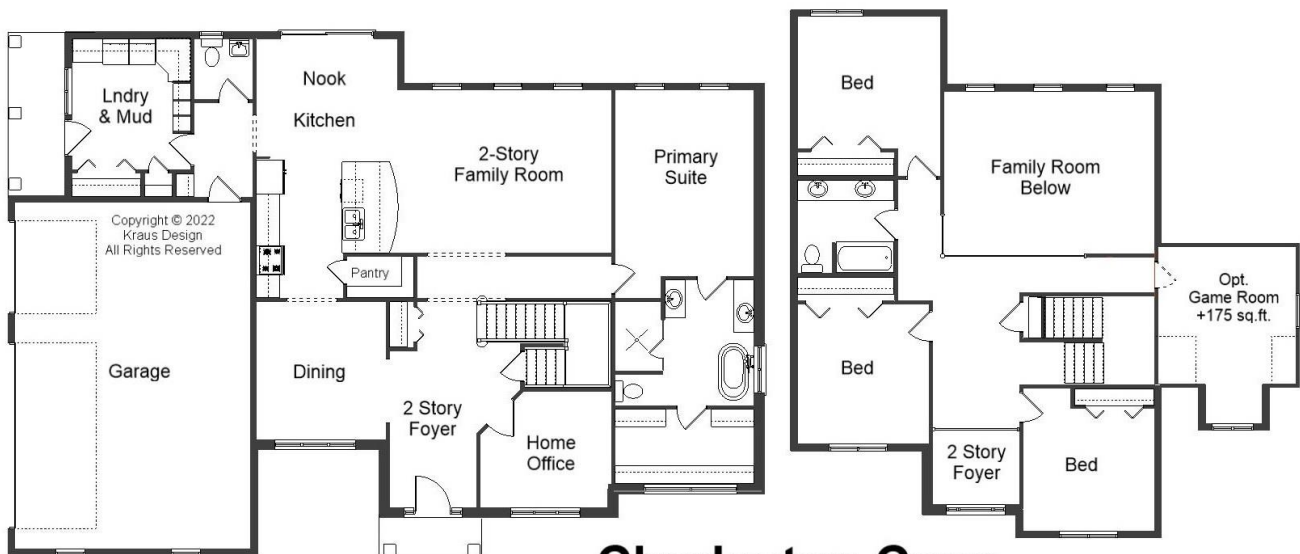

Your Land Your Style Your Home Your Way

Design + Build = Your Best Value

The **Kraus** Company
DESIGN BUILD

Charleston Cape 2630 Sq.Ft.

Copyright © 2022 Kraus Design
All Rights Reserved

Setting the New Standard