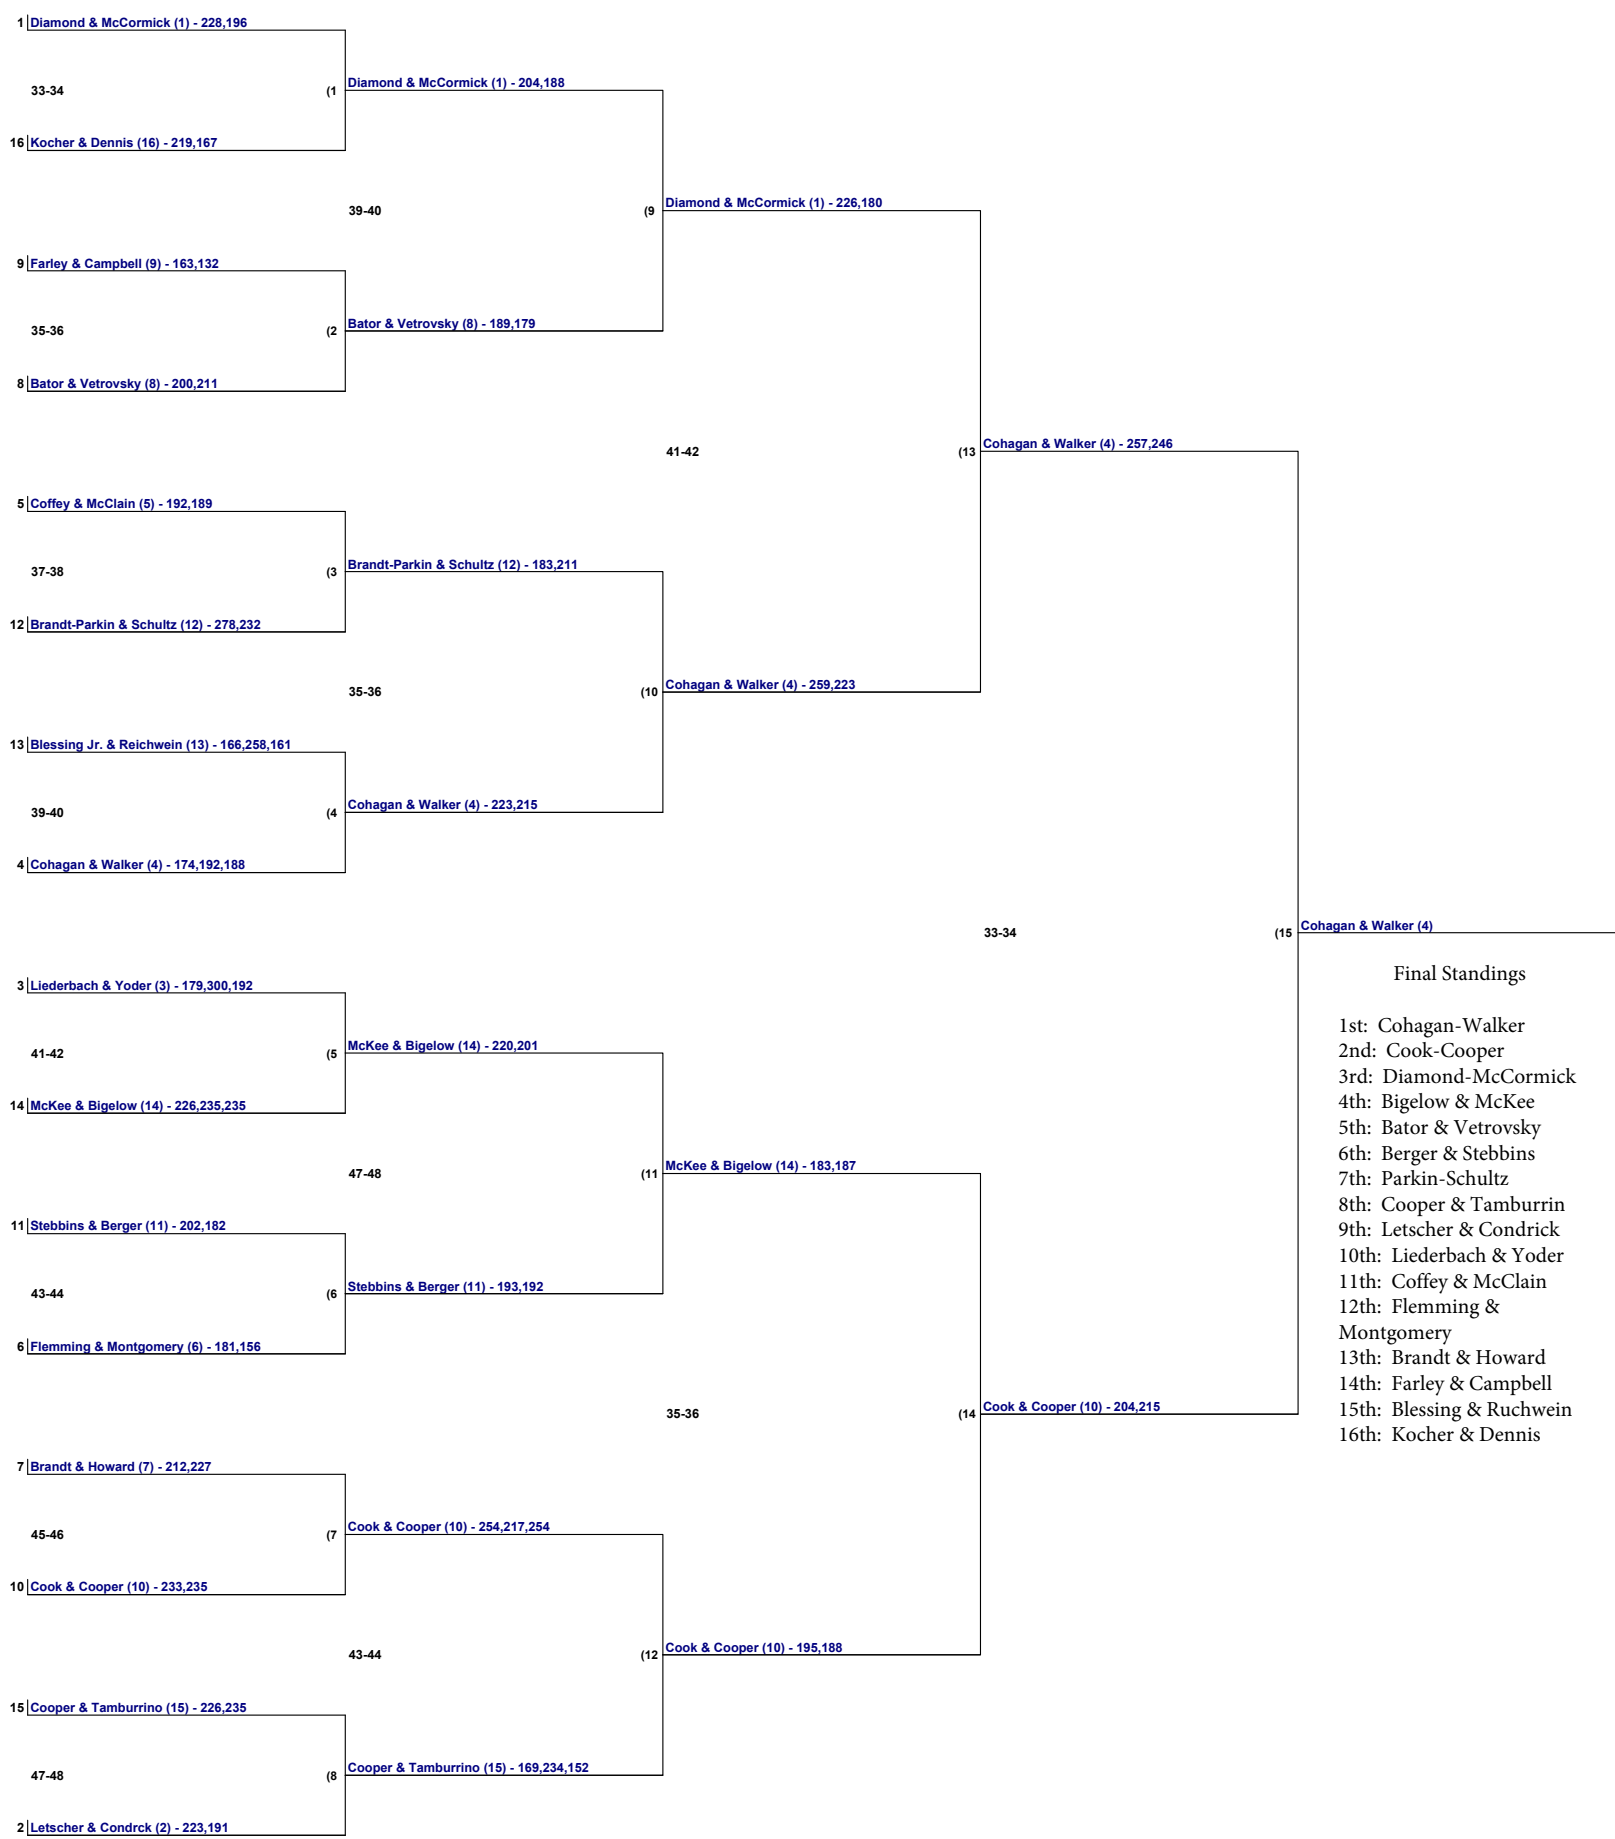

Final Standings

- 1st: Cohagan-Walker
- 2nd: Cook-Cooper
- 3rd: Diamond-McCormick
- 4th: Bigelow & McKee
- 5th: Bator & Vetrovsky
- 6th: Berger & Stebbins
- 7th: Parkin-Schultz
- 8th: Cooper & Tamburrin
- 9th: Letscher & Condrick
- 10th: Liederbach & Yoder
- 11th: Coffey & McClain
- 12th: Flemming & Montgomery
- 13th: Brandt & Howard
- 14th: Farley & Campbell
- 15th: Blessing & Ruchwein
- 16th: Kocher & Dennis