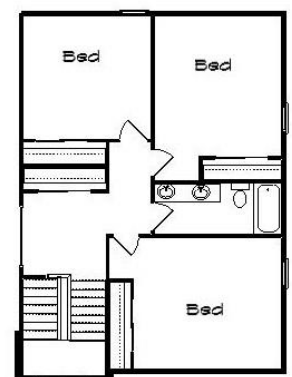

Your Land Your Style Your Home Your Way

Design + Build = Your Best Value

248-972-5549

The Stapleton 3000 Square Feet

Copyright © 2017 Kraus Design
All Rights Reserved

Option 4 Bed 2-1/2 Bath

Setting the New Standard