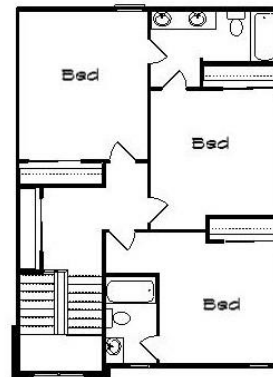

Your Land Your Style Your Home Your Way

Design + Build = Your Best Value

248-972-5549

The Stapleton 3000 Square Feet

Copyright © 2017 Kraus Design
All Rights Reserved

Option 4 Bed 2-1/2 Bath

Setting the New Standard