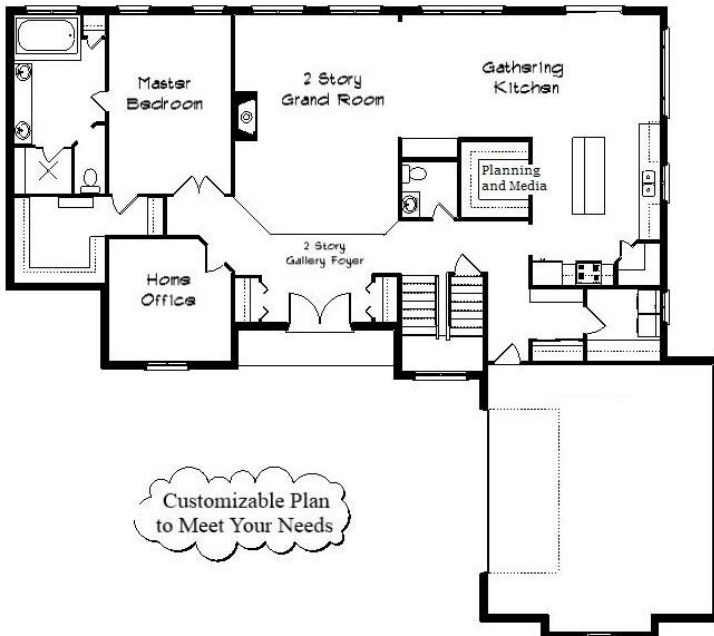

Your Land Your Style Your Home Your Way

Design + Build = Your Best Value

248-972-5549

The Stapleton 3000 Square Feet

Copyright © 2017 Kraus Design
All Rights Reserved

Option 4 Bed 2-1/2 Bath

Setting the New Standard