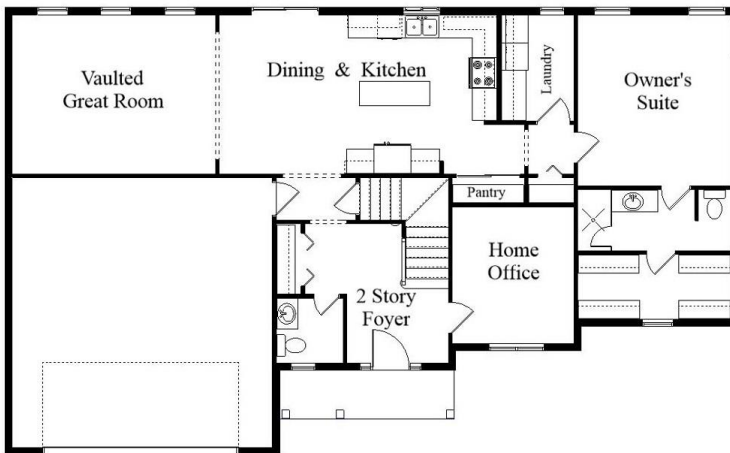

Your Land Your Style Your Home Your Way

Design + Build = Your Best Value

**Berwick Cape II**  
**2075 Sq.Ft.**

Copyright © 2023 Kraus Design Build

The **Kraus** Company  
DESIGN BUILD

Setting the New Standard

Your Land Your Style Your Home Your Way  
Design + Build = Your Best Value

**Berwick Cape**  
**1960 Sq.Ft.**

Copyright © 2020 Kraus Design Build

Setting the New Standard