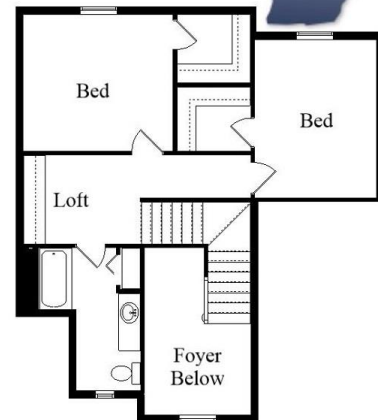

Your Land Your Style Your Home Your Way

Design + Build = Your Best Value

**Berwick Cape II**  
**2075 Sq.Ft.**

Copyright © 2023 Kraus Design Build

The **Kraus** Company  
DESIGN BUILD

Setting the New Standard

Your Land Your Style Your Home Your Way  
Design + Build = Your Best Value

**Berwick Cape**  
**1960 Sq.Ft.**

Copyright © 2020 Kraus Design Build

Setting the New Standard