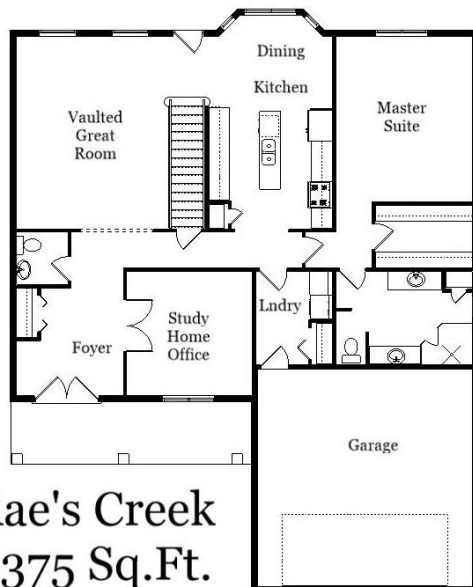

Your Land Your Style Your Home Your Way  
Design + Build = Your Best Value

Rae's Creek  
2375 Sq.Ft.

Copyright © 2021 Kraus Design Build  
All Rights Reserved

The **Kraus** Company  
DESIGN BUILD

248-972-5549