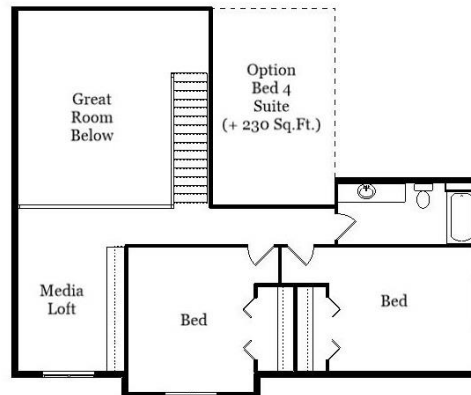

Your Land Your Style Your Home Your Way  
Design + Build = Your Best Value

Rae's Creek  
2375 Sq.Ft.

Copyright © 2021 Kraus Design Build  
All Rights Reserved

The **Kraus** Company  
DESIGN BUILD

248-972-5549